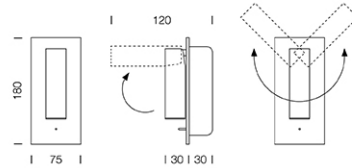

PROJECT : _____
SALE : _____

Lampitude

Product

Dimension

Specification

SERIES	: FUSE
ITEM CODE	: 998-L
DESCRIPTION	: WALL LAMP
SIZE	: W75 X H180 X D30 + 30 (MM)
INSTALLATION	: SURFACE MOUNTED WALL
DRILL SIZE	: W54 X H166 X D62 MM
WEIGHT	: 0.5 KG
MATERIAL	: ALUMINIUM
COLOR	: SILVER
REFLECTOR	: -
DIFFUSER	: PC LENS
IP RATING	: 20
LIGHT SOURCES	: LED SMD
WATTS	: 3W
INPUT VOLTAGE	: AC 100-240V 50/60 Hz
OUTPUT VOLTAGE	: -
CCT	: 3000K
CRI	: -
BEAM ANGLE	: -
LUMEN POWER	: -
AMBIENT TEMP	: -20°C TO +40°C
LIFETIME	: 30,000 Hrs
CONTROL GEAR	: LED DRIVER INCLUDED
ACCESSORIES	: -
REMARKS	: NON-DIM