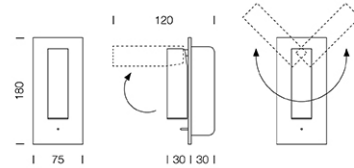

PROJECT : _____
SALE : _____

Lampitude

Product

Dimension

Specification

SERIES	: FUSE
ITEM CODE	: 996-L
DESCRIPTION	: WALL LAMP
SIZE	: W75 X H180 X D30 + 30 (MM)
INSTALLATION	: SURFACE MOUNTED WALL
DRILL SIZE	: W54 X H166 X D62 MM
WEIGHT	: 0.5 KG
MATERIAL	: ALUMINIUM
COLOR	: CHROME
REFLECTOR	: -
DIFFUSER	: PC LENS
IP RATING	: 20
LIGHT SOURCES	: LED SMD
WATTS	: 3W
INPUT VOLTAGE	: AC 100-240V 50/60 Hz
OUTPUT VOLTAGE	: -
CCT	: 3000K
CRI	: -
BEAM ANGLE	: -
LUMEN POWER	: -
AMBIENT TEMP	: -20°C TO +40°C
LIFETIME	: 30,000 Hrs
CONTROL GEAR	: LED DRIVER INCLUDED
ACCESSORIES	: -
REMARKS	: NON-DIM