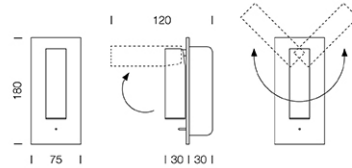

PROJECT : _____
SALE : _____

Lampitude

Product

Dimension

Specification

| | |
|-----------------------|------------------------------|
| SERIES | : FUSE |
| ITEM CODE | : 7085-L |
| DESCRIPTION | : WALL LAMP |
| SIZE | : W75 X H180 X D30 + 30 (MM) |
| INSTALLATION | : SURFACE MOUNTED WALL |
| DRILL SIZE | : W54 X H166 X D62 MM |
| WEIGHT | : 0.5 KG |
| MATERIAL | : ALUMINIUM |
| COLOR | : WHITE |
| REFLECTOR | : - |
| DIFFUSER | : PC LENS |
| IP RATING | : 20 |
| LIGHT SOURCES | : LED SMD |
| WATTS | : 3W |
| INPUT VOLTAGE | : AC 100-240V 50/60 Hz |
| OUTPUT VOLTAGE | : - |
| CCT | : 3000K |
| CRI | : - |
| BEAM ANGLE | : - |
| LUMEN POWER | : - |
| AMBIENT TEMP | : -20°C TO +40°C |
| LIFETIME | : 30,000 Hrs |
| CONTROL GEAR | : LED DRIVER INCLUDED |
| ACCESSORIES | : - |
| REMARKS | : NON-DIM |