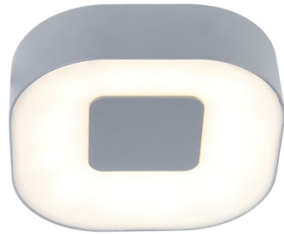

## Specification

ITEM CODE	:	3501S-3K-SL
SERIES	:	3501S
BRAND	:	LAMPTITUDE
LAMP TYPE	:	LED BUILT-IN
LAMP BASE	:	LED LEXTAR 2835 3000K 8W 420LM
DESCRIPTION	:	WALL LAMP
INSTALLATION	:	SURFACE MOUNTED WALL
MATERIAL	:	HEAVY-DUTY DIE CAST ALUMINUM
NET WEIGHT	:	5.20 kg
COLOR	:	SILVER
CONTROL GEAR	:	N/A
REFLECTOR	:	N/A