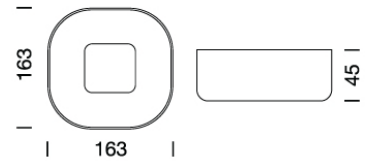

## Dimension

## Specification

ITEM CODE	:	3501S-3K-SL
SERIES	:	3501S
BRAND	:	LAMPTITUDE
LAMP TYPE	:	LED BUILT-IN
LAMP BASE	:	LED LEXTAR 2835 3000K 8W 420LM
DESCRIPTION	:	WALL LAMP
INSTALLATION	:	SURFACE MOUNTED WALL
MATERIAL	:	HEAVY-DUTY DIE CAST ALUMINUM
NET WEIGHT	:	5.20 kg
COLOR	:	SILVER
CONTROL GEAR	:	N/A
REFLECTOR	:	N/A