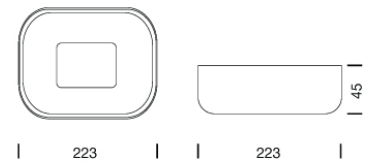

## Dimension

## Specification

ITEM CODE	:	3501L-3K-SI
SERIES	:	3501L
BRAND	:	LAMPTITUDE
LAMP TYPE	:	LED BUILT-IN (DOB)
LAMP BASE	:	LED LEXTAR 2835 3000K 16W 950LM
DESCRIPTION	:	WALL LAMP
INSTALLATION	:	SURFACE MOUNTED WALL
MATERIAL	:	HEAVY-DUTY-DIE CAST ALUMINIUM , OPAL PC
NET WEIGHT	:	0.85 K.G
COLOR	:	SILVER
CONTROL GEAR	:	N/A
REFLECTOR	:	N/A