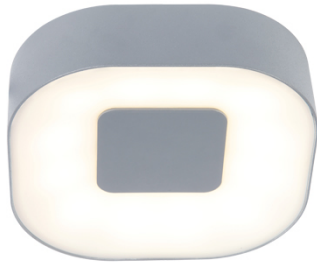

## Specification

ITEM CODE	:	3501L-3K-SI
SERIES	:	3501L
BRAND	:	LAMPTITUDE
LAMP TYPE	:	LED BUILT-IN (DOB)
LAMP BASE	:	LED LEXTAR 2835 3000K 16W 950LM
DESCRIPTION	:	WALL LAMP
INSTALLATION	:	SURFACE MOUNTED WALL
MATERIAL	:	HEAVY-DUTY-DIE CAST ALUMINIUM , OPAL PC
NET WEIGHT	:	0.85 K.G
COLOR	:	SILVER
CONTROL GEAR	:	N/A
REFLECTOR	:	N/A