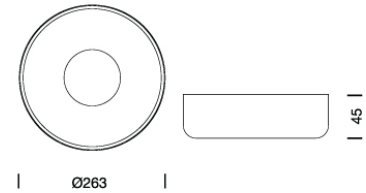

## Dimension

## Specification

ITEM CODE	:	3481L-3K-SI
SERIES	:	3481L
BRAND	:	LAMPTITUDE
LAMP TYPE	:	LED BUILT-IN (DOB)
LAMP BASE	:	LED LEXTAR 2835 3000K 16.5W 950LM
DESCRIPTION	:	WALL LAMP
INSTALLATION	:	SURFACE MOUNTED WALL
MATERIAL	:	HEAVY-DUTY-DIE CAST ALUMINIUM , OPAL PC
NET WEIGHT	:	0.85 K.G
COLOR	:	SILVER
CONTROL GEAR	:	N/A
REFLECTOR	:	N/A