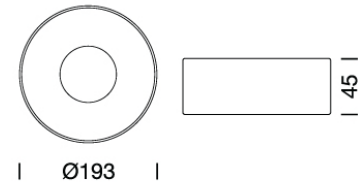

PROJECT : _____

SALE : _____

Lamptitude®
TURN ON YOUR ATTITUDE

Product

Dimension

Specification

ITEM CODE	:	34815-3K-SL
SERIES	:	34815
BRAND	:	LAMPTITUDE
LAMP TYPE	:	LED BUILT-IN
LAMP BASE	:	LED LEXTAR 2835 3000K 8W 420LM
DESCRIPTION	:	WALL LAMP
INSTALLATION	:	SURFACE MOUNTED WALL
MATERIAL	:	HEAVY-DUTY ALUMINUM
NET WEIGHT	:	N/A
COLOR	:	SILVER
CONTROL GEAR	:	N/A
REFLECTOR	:	N/A