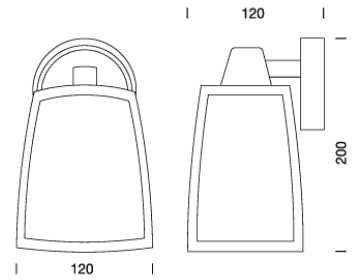

PROJECT : _____

SALE : _____

Lampitude®
TURN ON YOUR ATTITUDE

Product

Dimension

Specification

ITEM CODE	:	2737
SERIES	:	2737
BRAND	:	LAMPTITUDE
LAMP TYPE	:	COMPACT FLUORESCENT OR LED
LAMP BASE	:	LED 1*E27 MAX 40W
DESCRIPTION	:	OUTDOOR WALL LAMP
INSTALLATION	:	SURFACE MOUNTED WALL
MATERIAL	:	DIE CAST ALUMINIUM
NET WEIGHT	:	2.82 kg
COLOR	:	BLACK
CONTROL GEAR	:	N/A
REFLECTOR	:	N/A
IP RATING	:	IP44