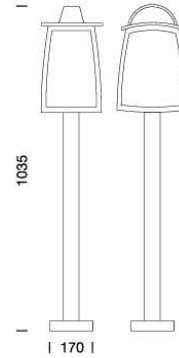

PROJECT : _____
SALE : _____

Lampitude

Product

Dimension

Specification

SERIES	: 2736
ITEM CODE	: 2736B
DESCRIPTION	: EXTERIOR BOLLARD LAMP
SIZE	: W170 X L170 X D1035 (MM)
INSTALLATION	: SURFACE MOUNTED
DRILL SIZE	: -
WEIGHT	: 2.2 KG
MATERIAL	: DIE-CAST ALUMINIUM, GLASS
COLOR	: BLACK
REFLECTOR	: -
DIFFUSER	: GLASS
IP RATING	: 44
LIGHT SOURCES	: INCANDESCENT OR LED
SOCKET	: E27 X 1
WATTS	: MAX 40W
INPUT VOLTAGE	: 220-240V
OUTPUT VOLTAGE	: -
CCT	: -
CRI	: -
BEAM ANGLE	: -
LUMEN POWER	: -
LIFETIME	: -
CONTROL GEAR	: -
ACCESSORIES	: -
REMARKS	: BULB NOT INCLUDED