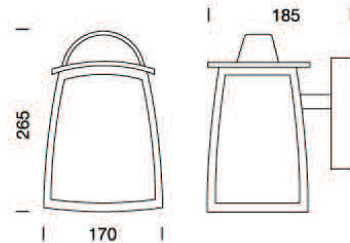

PROJECT : _____
SALE : _____

Lampitude

Product

Dimension

Specification

SERIES	: 2736
ITEM CODE	: 2736
DESCRIPTION	: EXTERIOR WALL LAMP
SIZE	: W170 X H265 X D185 (MM)
INSTALLATION	: SURFACE MOUNTED WALL
DRILL SIZE	: -
WEIGHT	: 1.8 KG
MATERIAL	: DIE-CAST ALUMINIUM, GLASS
COLOR	: BLACK
REFLECTOR	: -
DIFFUSER	: GLASS
IP RATING	: 44
LIGHT SOURCES	: INCANDESCENT OR LED
SOCKET	: E27 X 1
WATTS	: MAX 40W
INPUT VOLTAGE	: 220-240V
OUTPUT VOLTAGE	: -
CCT	: -
CRI	: -
BEAM ANGLE	: -
LUMEN POWER	: -
LIFETIME	: -
CONTROL GEAR	: -
ACCESSORIES	: -
REMARKS	: BULB NOT INCLUDED