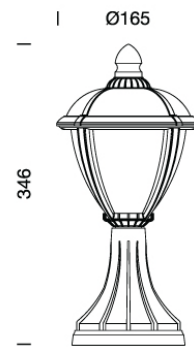

PROJECT : _____

SALE : _____

Lampitude®
TURN ON YOUR ATTITUDE

Product

Dimension

Specification

ITEM CODE	:	2604-3K- WH
SERIES	:	2604
BRAND	:	LAMPTITUDE
LAMP TYPE	:	LED BUILT-IN
LAMP BASE	:	LED SEOUL 2835 3000K 9W 330LM
DESCRIPTION	:	WALL LAMP
INSTALLATION	:	SURFACE MOUNTED WALL
MATERIAL	:	HEAVY-DUTY DIE CAST ALUMINUM
NET WEIGHT	:	N/A
COLOR	:	WHITE
CONTROL GEAR	:	N/A
REFLECTOR	:	N/A