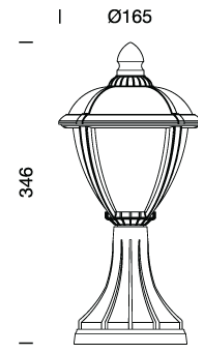

PROJECT : _____

SALE : _____

Lampitude®
TURN ON YOUR ATTITUDE

Product

Dimension

Specification

ITEM CODE	:	2604-3K-BK
SERIES	:	2604
BRAND	:	LAMPTITUDE
LAMP TYPE	:	LED BUILT-IN
LAMP BASE	:	LED SEOUL 2835 3000K 9W 330LM
DESCRIPTION	:	WALL LAMP
INSTALLATION	:	SURFACE MOUNTED WALL
MATERIAL	:	HEAVY-DUTY DIE CAST ALUMINUM
NET WEIGHT	:	N/A
COLOR	:	BLACK
CONTROL GEAR	:	N/A
REFLECTOR	:	N/A
IP RATING	:	IP44