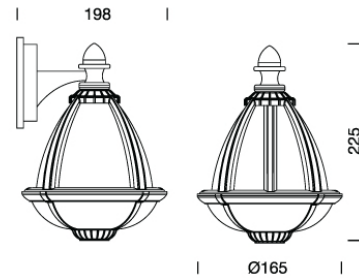

PROJECT : _____

SALE : _____

Lampitude®
TURN ON YOUR ATTITUDE

Product

Dimension

Specification

ITEM CODE	:	2602-3K-HW
SERIES	:	2602
BRAND	:	LAMPTITUDE
LAMP TYPE	:	LED BUILT-IN
LAMP BASE	:	LED SEOUL 2835 3000K 9W 330LM
DESCRIPTION	:	WALL LAMP
INSTALLATION	:	SURFACE MOUNTED WALL
MATERIAL	:	HEAVY-DUTY DIE CAST ALUMINUM
NET WEIGHT	:	4.96 kg
COLOR	:	WHITE
CONTROL GEAR	:	N/A
REFLECTOR	:	N/A