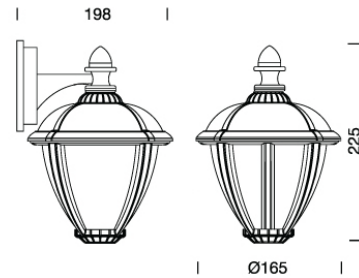

PROJECT : _____

SALE : _____

Lampitude®
TURN ON YOUR ATTITUDE

Product

Dimension

Specification

ITEM CODE	:	2602-3K-BK
SERIES	:	2602
BRAND	:	LAMPTITUDE
LAMP TYPE	:	LED BUILT-IN
LAMP BASE	:	LED SEOUL 2835 3000K 9W 330LM
DESCRIPTION	:	WALL LAMP
INSTALLATION	:	SURFACE MOUNTED WALL
MATERIAL	:	HEAVY-DUTY DIE CAST ALUMINUM
NET WEIGHT	:	4.96 kg
COLOR	:	BLACK
CONTROL GEAR	:	N/A
REFLECTOR	:	N/A