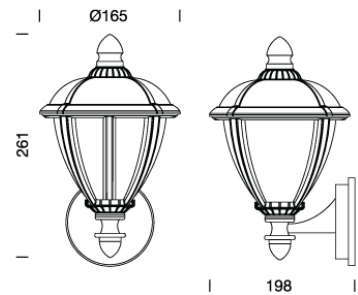

## Dimension

## Specification

ITEM CODE	:	2601-3K-HW
SERIES	:	2601
BRAND	:	LAMPTITUDE
LAMP TYPE	:	LED BUILT-IN
LAMP BASE	:	LED SEOUL 2835 3000K 9W 330LM
DESCRIPTION	:	WALL LAMP
INSTALLATION	:	SURFACE MOUNTED WALL
MATERIAL	:	HEAVY-DUTY DIE CAST ALUMINUM
NET WEIGHT	:	5.52 kg
COLOR	:	WHITE
CONTROL GEAR	:	N/A
REFLECTOR	:	N/A