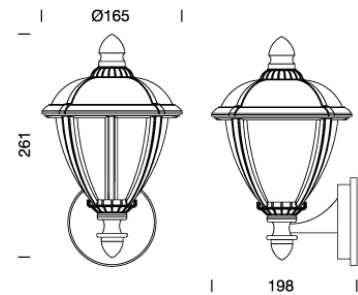

PROJECT : _____

SALE : _____

Lampitude®
TURN ON YOUR ATTITUDE

Product

Dimension

Specification

ITEM CODE	:	2601-3K-BK
SERIES	:	2601
BRAND	:	LAMPTITUDE
LAMP TYPE	:	LED BUILT-IN
LAMP BASE	:	LED SEOUL 2835 3000K 9W 330LM
DESCRIPTION	:	WALL LAMP
INSTALLATION	:	SURFACE MOUNTED WALL
MATERIAL	:	HEAVY-DUTY DIE CAST ALUMINUM
NET WEIGHT	:	5.52 kg
COLOR	:	BLACK
CONTROL GEAR	:	N/A
REFLECTOR	:	N/A