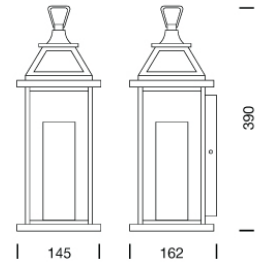

## Dimension

## Specification

ITEM CODE	:	2411-3K-BK
SERIES	:	2411
BRAND	:	LAMPTITUDE
LAMP TYPE	:	LED BUILT-IN (DOB)
LAMP BASE	:	LED LEXTAR 3030 3000K 16W 400LM
DESCRIPTION	:	WALL LAMP
INSTALLATION	:	SURFACE MOUNTED WALL
MATERIAL	:	HEAVY-DUTY-DIE CAST ALUMINIUM , CLEAR GLASS
NET WEIGHT	:	2.4 K.G
COLOR	:	BLACK
CONTROL GEAR	:	N/A
REFLECTOR	:	N/A