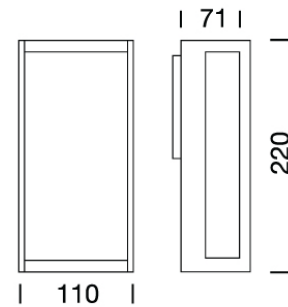

## Dimension

## Specification

|              |   |                                |
|--------------|---|--------------------------------|
| ITEM CODE    | : | 1930-GR                        |
| SERIES       | : | 1930                           |
| BRAND        | : | LAMPTITUDE                     |
| LAMP TYPE    | : | LED BUILT-IN                   |
| LAMP BASE    | : | LED SEOUL 2835 3000K 15W 800LM |
| DESCRIPTION  | : | WALL LAMP                      |
| INSTALLATION | : | SURFACE MOUNTED WALL           |
| MATERIAL     | : | HEAVY-DUTY DIE CAST ALUMINUM   |
| NET WEIGHT   | : | 5.52kg                         |
| COLOR        | : | GREY                           |
| CONTROL GEAR | : | N/A                            |
| REFLECTOR    | : | N/A                            |