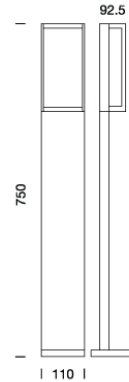

PROJECT : _____

SALE : _____

Lamptitude[®]
TURN ON YOUR ATTITUDE

Product

Dimension

Specification

ITEM CODE	:	1930-750-GR
SERIES	:	1930
BRAND	:	LAMPTITUDE
LAMP TYPE	:	LED LEXTAR 2835
LAMP BASE	:	LED BUIL-IN (DOB)
DESCRIPTION	:	BOLLARD LAMP
INSTALLATION	:	SURFACE MOUNTED
MATERIAL	:	HEAVY-DUTY-DIE CAST ALUMINIUM , OPAL PC
NET WEIGHT	:	2 K.G
COLOR	:	GRAY
CONTROL GEAR	:	N/A
REFLECTOR	:	N/A
IP RATING	:	IP44