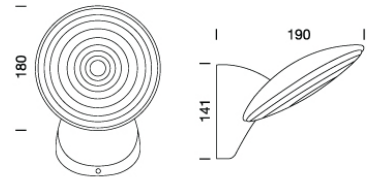

PROJECT : _____

SALE : _____

Lampitude®
TURN ON YOUR ATTITUDE

Product

Dimension

Specification

ITEM CODE	:	1896-3K-GR
SERIES	:	1896
BRAND	:	LAMPTITUDE
LAMP TYPE	:	LED BUILT-IN
LAMP BASE	:	LED LEXTAR 3030 3000K 9W 600LM
DESCRIPTION	:	WALL LAMP
INSTALLATION	:	SURFACE MOUNTED WALL
MATERIAL	:	HEAVY-DUTY DIE CAST ALUMINUM
NET WEIGHT	:	3.85 kg
COLOR	:	GREY
CONTROL GEAR	:	N/A
REFLECTOR	:	N/A