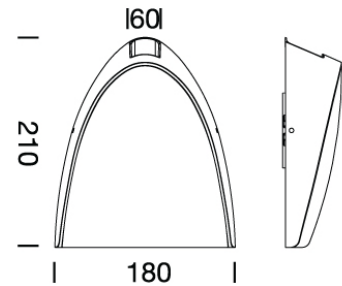

PROJECT : _____

SALE : _____

Lampitude®
TURN ON YOUR ATTITUDE

Product

Dimension

Specification

ITEM CODE	:	1888-GR
SERIES	:	1888
BRAND	:	LAMPITUDE
LAMP TYPE	:	LED BUILT-IN
LAMP BASE	:	LED SEOUL 3030 3000K 14W 800LM
DESCRIPTION	:	WALL LAMP
INSTALLATION	:	SURFACE MOUNTED WALL
MATERIAL	:	HEAVY-DUTY DIE CAST ALUMINUM
NET WEIGHT	:	4.0 kg
COLOR	:	GREY
CONTROL GEAR	:	N/A
REFLECTOR	:	N/A