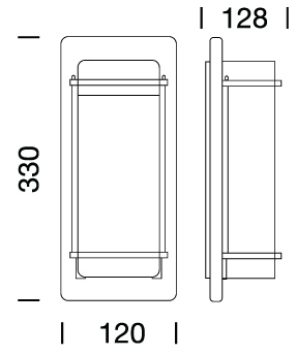

## Dimension

## Specification

ITEM CODE	:	1859
SERIES	:	1859
BRAND	:	LAMPTITUDE
LAMP TYPE	:	LED BUILT-IN
LAMP BASE	:	LED SEOUL 2835 3000K 17W 700LM
DESCRIPTION	:	WALL LAMP
INSTALLATION	:	SURFACE MOUNTED WALL
MATERIAL	:	HEAVY-DUTY DIE CAST ALUMINUM
NET WEIGHT	:	5.60 kg
COLOR	:	BLACK
CONTROL GEAR	:	N/A
REFLECTOR	:	N/A