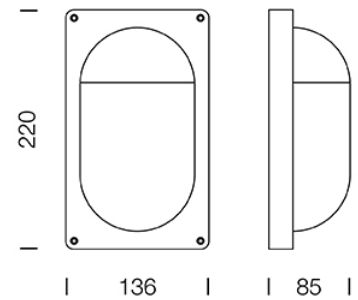

PROJECT : _____

SALE : _____

Lampitude®
TURN ON YOUR ATTITUDE

Product

Dimension

Specification

| | | |
|--------------|---|--|
| ITEM CODE | : | 1858-GR |
| SERIES | : | N/A |
| BRAND | : | LAMPTITUDE |
| LAMP TYPE | : | COMPACT FLUORESCENT OR LED |
| LAMP BASE | : | 1*E27 MAX 20W |
| DESCRIPTION | : | OUTDOOR WALL LAMP |
| INSTALLATION | : | SURFACE MOUNTED |
| MATERIAL | : | POWDER COATED ALUMINIUM, POLYCARBONATE |
| IP RATING | : | IP54 |
| COLOR | : | BLACK |
| CONTROL GEAR | : | N/A |
| REFLECTOR | : | N/A |