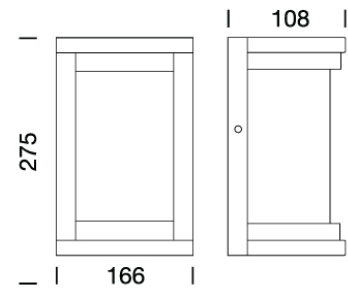

PROJECT : _____

SALE : _____

Lampitude®
TURN ON YOUR ATTITUDE

Product

Dimension

Specification

ITEM CODE	:	1857-3K-BK
SERIES	:	1857
BRAND	:	LAMPTITUDE
LAMP TYPE	:	LED BUILT-IN
LAMP BASE	:	LED LEXTAR 3030 3000K 16W 600LM
DESCRIPTION	:	WALL LAMP
INSTALLATION	:	SURFACE MOUNTED WALL
MATERIAL	:	HEAVY-DUTY DIE CAST ALUMINUM
NET WEIGHT	:	7.40 kg
COLOR	:	BLACK
CONTROL GEAR	:	N/A
REFLECTOR	:	N/A