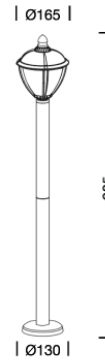

PROJECT : \_\_\_\_\_

SALE : \_\_\_\_\_

**Lamptitude**<sup>®</sup>  
TURN ON YOUR ATTITUDE

## Dimension

## Specification

ITEM CODE	:	12603H4-3K-WH
SERIES	:	12603H4
BRAND	:	LAMPTITUDE
LAMP TYPE	:	LED BUILT-IN (DOB)
LAMP BASE	:	LED SEOUL 2835 3000K 9W 330LM
DESCRIPTION	:	BOLLARD LAMP
INSTALLATION	:	SURFACE MOUNTED
MATERIAL	:	HEAVY-DUTY DIE-CAST ALUMINIUM, CLEAR POLYCARBONATE
IP RATING	:	IP44
NET WEIGHT	:	1.4 KG
COLOR	:	WHITE
CONTROL GEAR	:	N/A
REFLECTOR	:	N/A