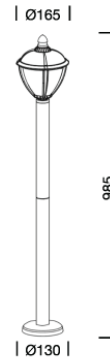

PROJECT : _____

SALE : _____

Lamptitude[®]
TURN ON YOUR ATTITUDE

Product

Dimension

Specification

ITEM CODE	:	12603H4-3K-BK
SERIES	:	12603H4
BRAND	:	LAMPTITUDE
LAMP TYPE	:	LED BUILT-IN (DOB)
LAMP BASE	:	LED SEOUL 2835 3000K 9W 330LM
DESCRIPTION	:	BOLLARD LAMP
INSTALLATION	:	SURFACE MOUNTED
MATERIAL	:	HEAVY-DUTY DIE-CAST ALUMINIUM, CLEAR POLYCARBONATE
IP RATING	:	IP44
NET WEIGHT	:	1.4 KG
COLOR	:	BLACK
CONTROL GEAR	:	N/A
REFLECTOR	:	N/A