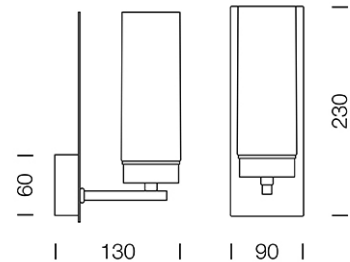

PROJECT : _____
SALE : _____

Lamptitude[®]
TURN ON YOUR ATTITUDE

Product

Dimension

Specification

ITEM CODE : 102476-L
SERIES : 102476-L
BRAND : LAMPTITUDE
LAMP TYPE : INCANDESCENT OR LED
LAMP BASE : 1*E14 MAX 25W
DESCRIPTION : WALL LAMP
INSTALLATION : SURFACE MOUNTED WALL
MATERIAL : CHROME STEEL, OPAL GLASS
COLOR : CHROME, WHITE
CONTROL GEAR : N/A
REFLECTOR : N/A