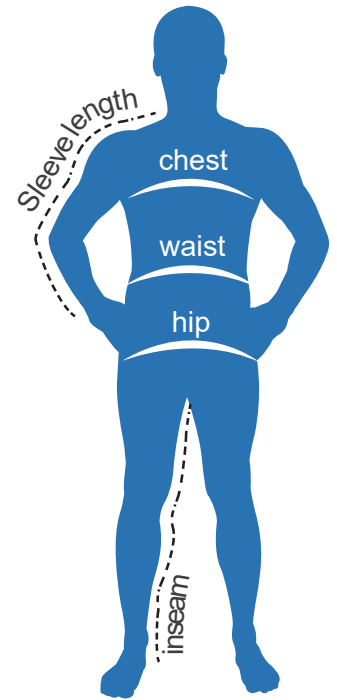

Carhartt® Rain Defender® Paxton Hooded Sweatshirt

Fabric:

55% cotton
45% polyester

Care Instructions:

machine wash cold with like colors
do not use bleach
tumble dry low

Size Chart

Chest - with arms down at sides, measure around the upper body, under arms and over fullest part of the chest

	X-Small	Small	Medium	Large	X-Large	2X-Large	3X-Large	4X-Large	5X-Large	6X-Large
Chest		34-36"	38-40"	42-44"	46-48"	50-52"	54-56"	58-60"		

Product Measurements

Chest - measured across the chest 1 inch below armhole when laid flat

Body Length - measure from high point of shoulder from the front

Sleeve Length - start at center of neck and measure down shoulder, down sleeve to hem

	X-Small	Small	Medium	Large	X-Large	2X-Large	3X-Large	4X-Large	5X-Large	6X-Large
Chest		22.5"	24.5"	26.5"	28.5"	30.5"	32.5"	34.5"		
Body Length		28"	29"	29"	30"	30"	31"	31"		
Sleeve Length		35.9"	36.7"	37.4"	38.2"	38.9"	39.4"	39.9"		