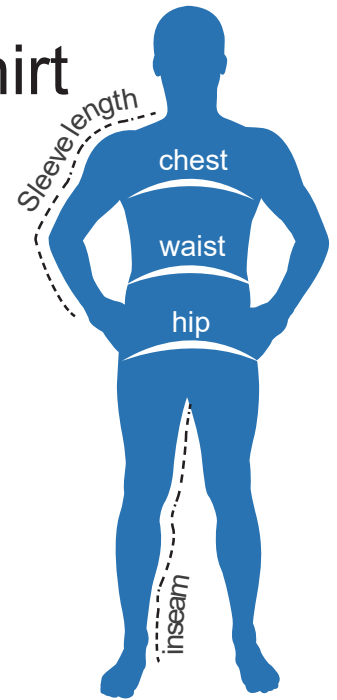

Carhartt® Rain Defender® Paxton Zip Hooded Sweatshirt

Fabric:

55% cotton
45% polyester

Care Instructions:

machine wash cold with like colors
do not use bleach
tumble dry low

Size Chart

Chest - with arms down at sides, measure around the upper body, under arms and over fullest part of the chest

	X-Small	Small	Medium	Large	X-Large	2X-Large	3X-Large	4X-Large	5X-Large	6X-Large
Chest		34-36"	38-40"	42-44"	46-48"	50-52"	54-56"	58-60"		

Product Measurements

Chest - measured across the chest 1 inch below armhole when laid flat

Body Length - measure from high point of shoulder from the front

Sleeve Length - start at center of neck and measure down shoulder, down sleeve to hem

	X-Small	Small	Medium	Large	X-Large	2X-Large	3X-Large	4X-Large	5X-Large	6X-Large
Chest		22.5"	24.5"	26.5"	28.5"	30.5"	32.5"	34.5"		
Body Length		28"	29"	29"	30"	30"	31"	31"		
Sleeve Length		35.9"	36.7"	37.4"	38.2"	38.9"	39.4"	39.9"		