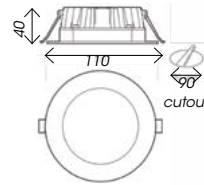

IP44

LED MDL 703 White

- White IP44 Gimble
- 12w
- Dimmable
- 3000k/5000k
- 800/840Lm
- 1330 lux
- Wide beam angle
- Ra > 84
- Lead & Plug
- 5 year replacement

Rondo LED

- 12w LED downlight
- Dimmable
- 3000k/5000k
- Lead and plug included
- 820 Lm
- 2 year limited warranty
- Size: D: 110 x 40
- Cutout: 90
- Colours: White

Flat LED

- 12w LED downlight
- Dimmable
- 3000k/5000k
- Lead and plug included
- 820 Lm
- 2 year limited warranty
- Size: D: 100 x 37
- Cut out: 85
- Colours: White/Nickel

Envirostar