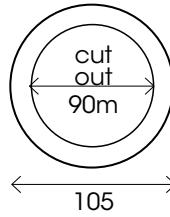

IP44

LED MDL 703 White

- White IP44 Gimble
- 12w
- Dimmable
- 3000k/5000k
- 800/840Lm
- 1330 lux
- Wide beam angle
- Ra > 84
- Lead & Plug
- 5 year replacement

Rondo LED

- 12w LED downlight
- Dimmable
- 3000k/5000k
- Lead and plug included
- 820 Lm
- 2 year limited warranty
- Size: D: 110 x 40
- Cutout: 90
- Colours: White

Flat LED

- 12w LED downlight
- Dimmable
- 3000k/5000k
- Lead and plug included
- 820 Lm
- 2 year limited warranty
- Size: D: 100 x 37
- Cut out: 85
- Colours: White/Nickel

Envirostar