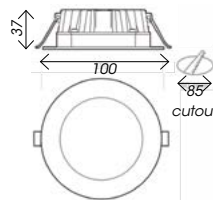

IP44

LED MDL 703 White

- White IP44 Gimble
- 12w
- Dimmable
- 3000k/5000k
- 800/840Lm
- 1330 lux
- Wide beam angle
- Ra > 84
- Lead & Plug
- 5 year replacement

Rondo LED

- 12w LED downlight
- Dimmable
- 3000k/5000k
- Lead and plug included
- 820 Lm
- 2 year limited warranty
- Size: D: 110 x 40
- Cutout: 90
- Colours: White

Flat LED

- 12w LED downlight
- Dimmable
- 3000k/5000k
- Lead and plug included
- 820 Lm
- 2 year limited warranty
- Size: D: 100 x 37
- Cut out: 85
- Colours: White/Nickel

Envirostar