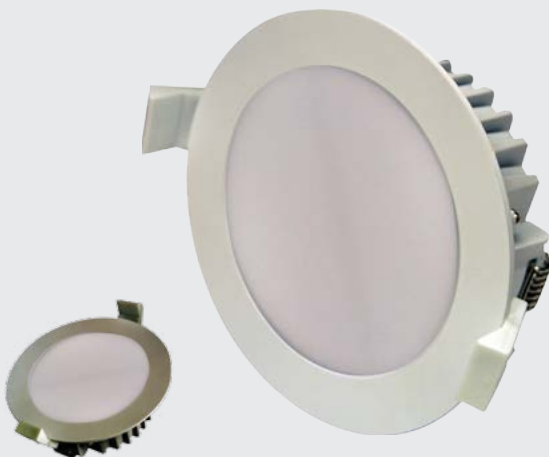

IP44

LED MDL 703 White

- White IP44 Gimble
- 12w
- Dimmable
- 3000k/5000k
- 800/840Lm
- 1330 lux
- Wide beam angle
- Ra > 84
- Lead & Plug
- 5 year replacement

Rondo LED

- 12w LED downlight
- Dimmable
- 3000k/5000k
- Lead and plug included
- 820 Lm
- 2 year limited warranty
- Size: D: 110 x 40
- Cutout: 90
- Colours: White

Flat LED

- 12w LED downlight
- Dimmable
- 3000k/5000k
- Lead and plug included
- 820 Lm
- 2 year limited warranty
- Size: D: 100 x 37
- Cut out: 85
- Colours: White/Nickel

Envirostar