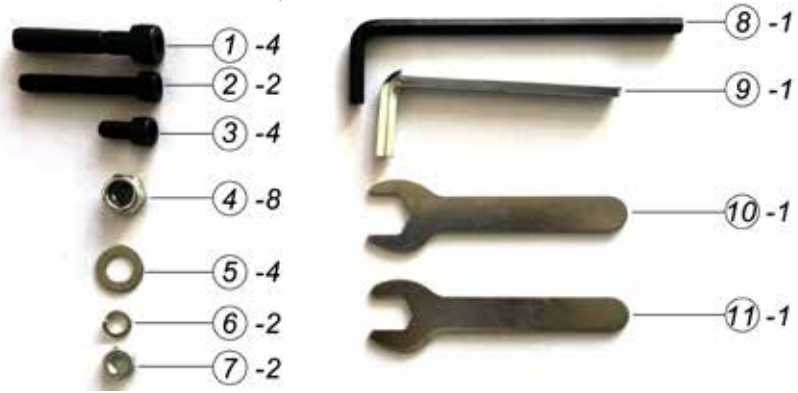

How To Ride

Caution :Always wear helmet and protection gear enjoy the ride

WARNING

- 1 Make Sure the environment is safe for riding. Please make sure all bolts are properly tightened and there are no loose parts before using ✈-HOVERKART. It must be secured with provided Velcro straps. Make sure appropriate tyre pressure.
- 2 MUST wear helmet,knee,elbow pads,wrist guard, exercise full caution when driving, be prepared to stop.
- 3 ✈-HOVERKART not for children under 3 years or any individuals who have a tendency to place inedible objects in their mouths.Should be supervised for 3-13 years while use ✈-HOVERKART

patented product,counterfeiting not allowed

✈ - HOVERKART MANUAL

Steps to Assemble the -HOVERKART

Step 1. Assemble the wheel to the wheel frame

Step 2. Assemble the Attachment system to the foot plate frame

Step 3. Place the seat to the foot plate frame

Step 4. Attach the wheel frame to the foot plate frame

Step 5. Fasten the Strips to the Balance board