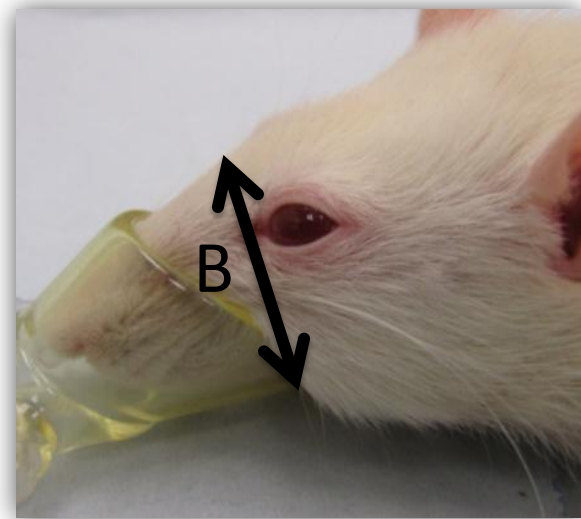

A = Canthus to Canthus (mm)

B = Jaw line to Forehead (mm)  
(Tangential to eye)

C = Nose to mouth corner (mm)

### Rodent Facemask Kit Sizing Measurements

A =       mm

B =       mm

C =       mm

Animal Weight =       grams

Contact:

[daniel@xenotec.us](mailto:daniel@xenotec.us)

816 529 5712