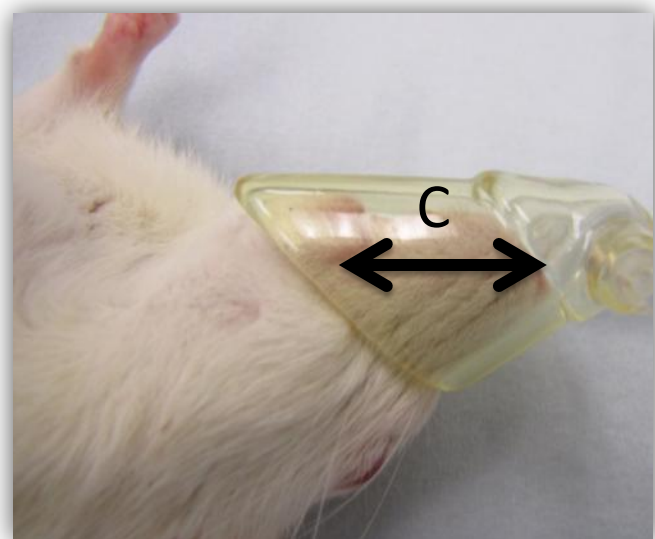

A = Canthus to Canthus (mm)

B = Jaw line to Forehead (mm)  
(Tangential to eye)

C = Nose to mouth corner (mm)

### Rodent Facemask Kit Sizing Measurements

A =       mm

B =       mm

C =       mm

Animal Weight =       grams

Contact:

[daniel@xenotec.us](mailto:daniel@xenotec.us)

816 529 5712