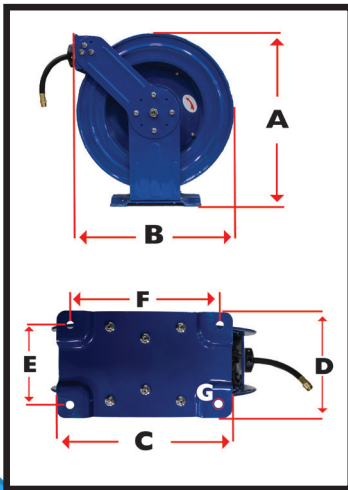

AIR HOSE REELS

Robust Construction:

All steel construction, dual arm mounting with stamped reinforcing ribs, powder coat finish

Versatile Mounting:

Adjustable guide arm, hose reel can be installed on wall or ceiling

Specs:

- 8 positions ratchet gear locks hose when pulled out of reel
- Spring return drive, automatically rewinds the hose
- Premium quality, Made in Germany rubber air hose, 300 psi rated

PART #	HOSE I.D.	HOSE LENGTH	HOSE END NPT	INLET SIZE NPT	WEIGHT
R-03050	3/8"	50FT	1/4 MALE	1/2 FEMALE	36 LBS
R-03075	3/8"	75FT	1/4 MALE	1/2 FEMALE	45 LBS
R-05050	1/2"	50FT	1/2 MALE	1/2 FEMALE	52 LBS

PART #	A	B	C	D	E	F	G (Hole Ø)
R-03050	20.00"	17.50"	8.75"	5.75"	4.50"	7.50"	.50"
R-03075	22.00"	20.00"	11.63"	7.00"	5.25"	10.00"	.50"
R-05050	22.00"	20.00"	11.63"	7.00"	5.25"	9.75"	.50"

PART #	HOSE I.D.	HOSE LENGTH	HOSE END NPT	INLET SIZE NPT	WEIGHT
R-05100	1/2	100FT	1/2 MALE	1/2 FEMALE	82 LBS

PART #	A	B	C	D	E	F	G (Hole Ø)
R-05100	23.00"	22.00"	10.75"	11.75"	8.63"	7.63"	.75"