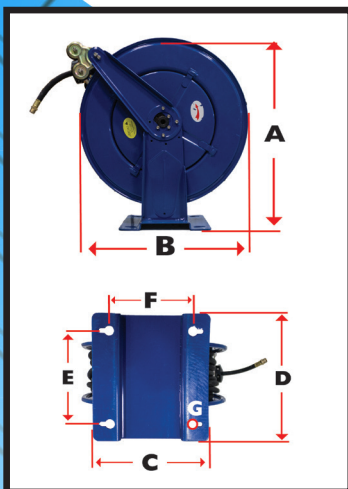

AIR HOSE REELS

Robust Construction:

All steel construction, dual arm mounting with stamped reinforcing ribs, powder coat finish

Versatile Mounting:

Adjustable guide arm, hose reel can be installed on wall or ceiling

Specs:

- 8 positions ratchet gear locks hose when pulled out of reel
- Spring return drive, automatically rewinds the hose
- Premium quality, Made in Germany rubber air hose, 300 psi rated

PART #	HOSE I.D.	HOSE LENGTH	HOSE END NPT	INLET SIZE NPT	WEIGHT
R-03050	3/8"	50FT	1/4 MALE	1/2 FEMALE	36 LBS
R-03075	3/8"	75FT	1/4 MALE	1/2 FEMALE	45 LBS
R-05050	1/2"	50FT	1/2 MALE	1/2 FEMALE	52 LBS

PART #	A	B	C	D	E	F	G (Hole Ø)
R-03050	20.00"	17.50"	8.75"	5.75"	4.50"	7.50"	.50"
R-03075	22.00"	20.00"	11.63"	7.00"	5.25"	10.00"	.50"
R-05050	22.00"	20.00"	11.63"	7.00"	5.25"	9.75"	.50"

PART #	HOSE I.D.	HOSE LENGTH	HOSE END NPT	INLET SIZE NPT	WEIGHT
R-05100	1/2	100FT	1/2 MALE	1/2 FEMALE	82 LBS

PART #	A	B	C	D	E	F	G (Hole Ø)
R-05100	23.00"	22.00"	10.75"	11.75"	8.63"	7.63"	.75"