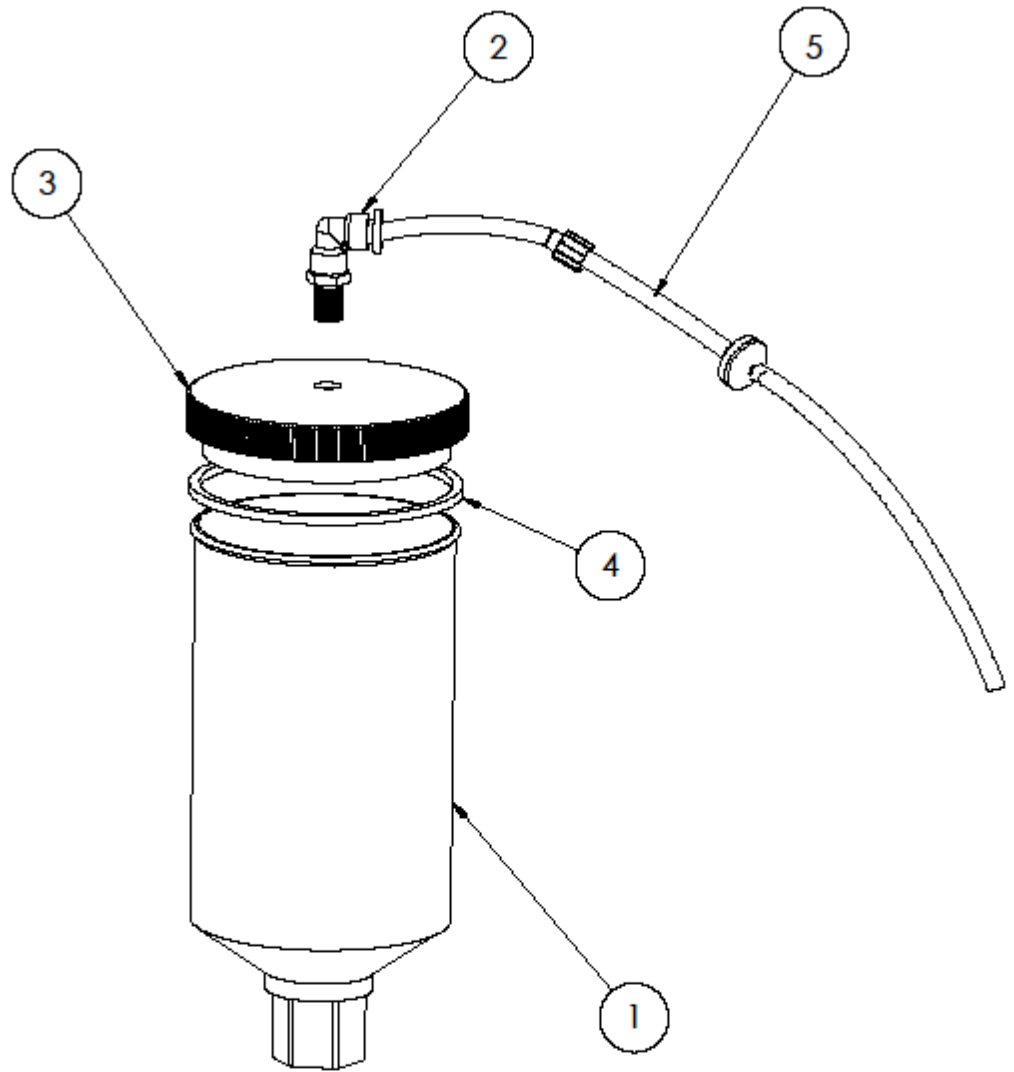

Gravity Cup Diagram & Parts List

Gravity Cup Parts List

Diagram #	Part #	Description
1	A7555	90cc Non-teflon Cup w/lid
1	A5033	250cc Non-teflon Cup
1	A5034	600cc Non-teflon Cup
1	A7536	1000cc Non-teflon Cup
2	A5034-ELBOW	Swivel Connector for Gravity Cup Lid
3	A7555	90cc Non-teflon Cup w/lid
3	A5033-LID	Aluminum Cup Lid for 250cc Cup
3	A5034-LID	Aluminum Cup Lid for 600cc or 1000cc Cup
4	A7557	Gasket for 90cc Gravity Cup
4	A5037	Gasket for 250cc Gravity Cup
4	A5036	Gasket for 600cc or 1000cc Gravity Cup
5	A5232-G12	Air Feed Tube & Non-return Valve for Gravity Cup for 90cc, 250cc or 600cc
5	A5232-G16	Air Feed Tube & Non-return Valve for Gravity Cup for 1000cc