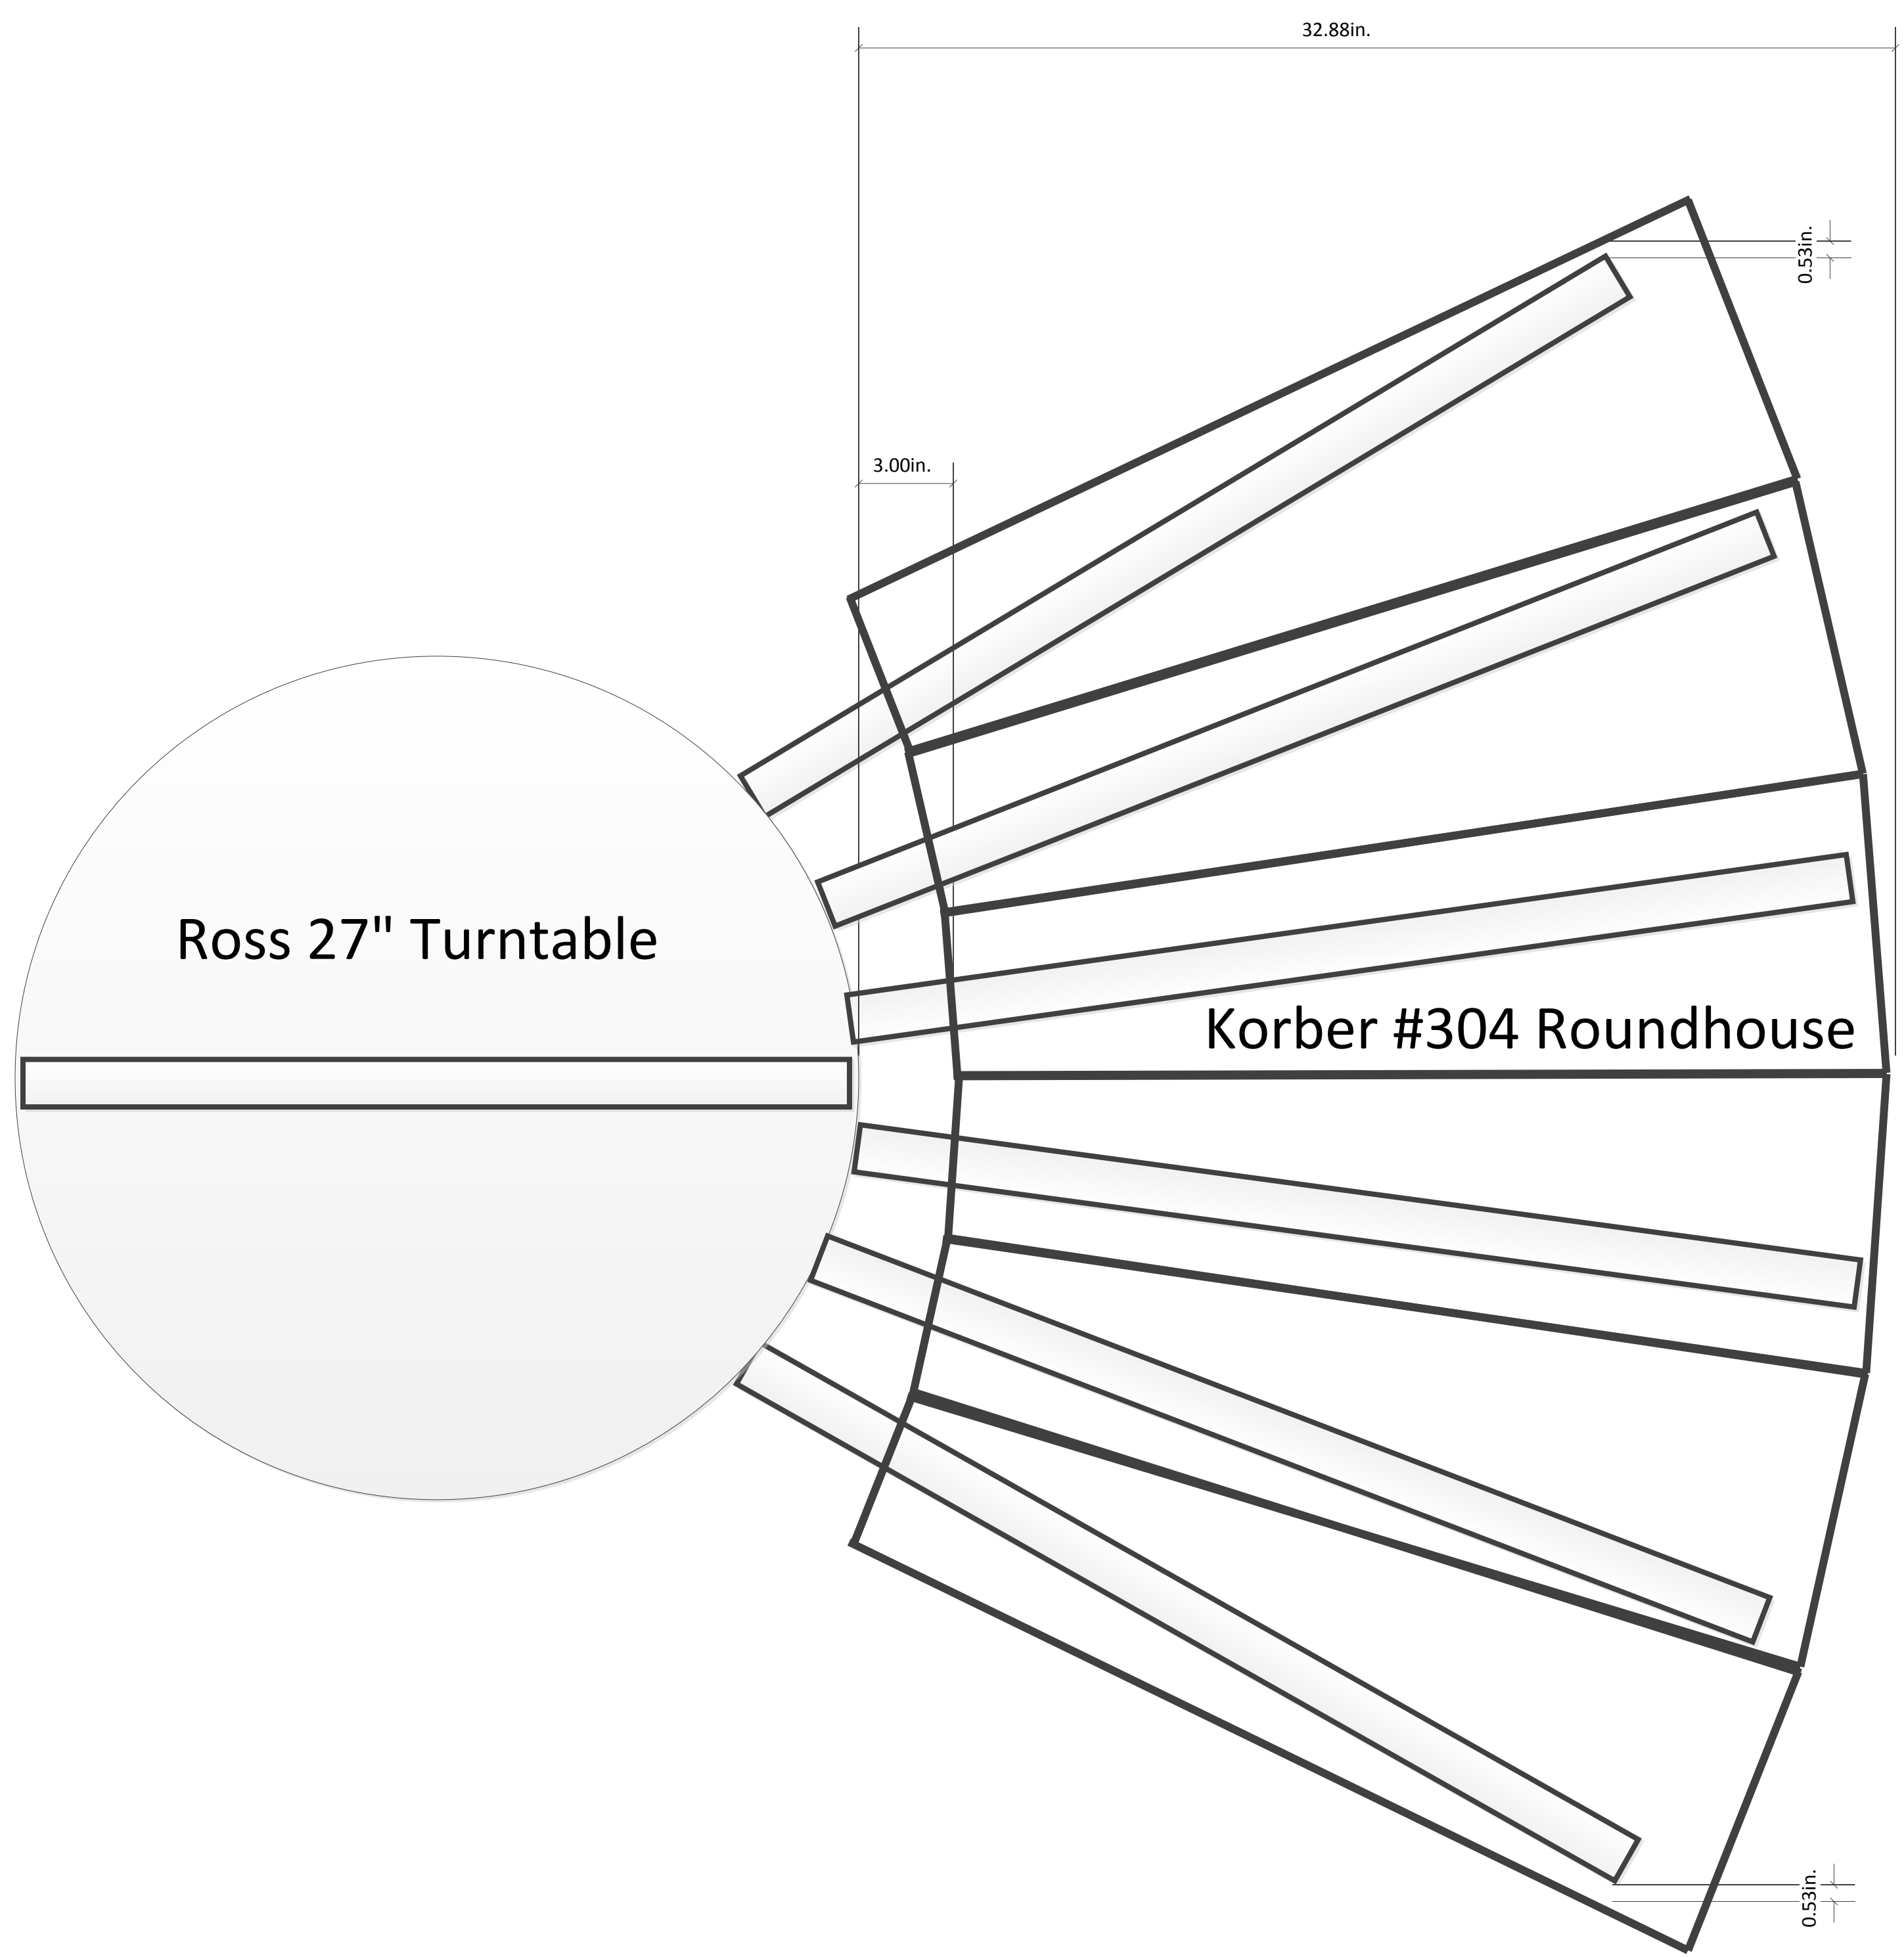

122.09in.

130.00in.

Korber #304 Roundhouse

Korber #304 Roundhouse

Korber #304 Roundhouse

10

9

8

12

13

14

15

16

17

18

19

20

21

22

23

24

25

26

27

28

Top View

Front View

Korber #304 Roundhouse

Build back wall approx 5" out from back of RH

Build jog wall using extra back walls parts I am mailing