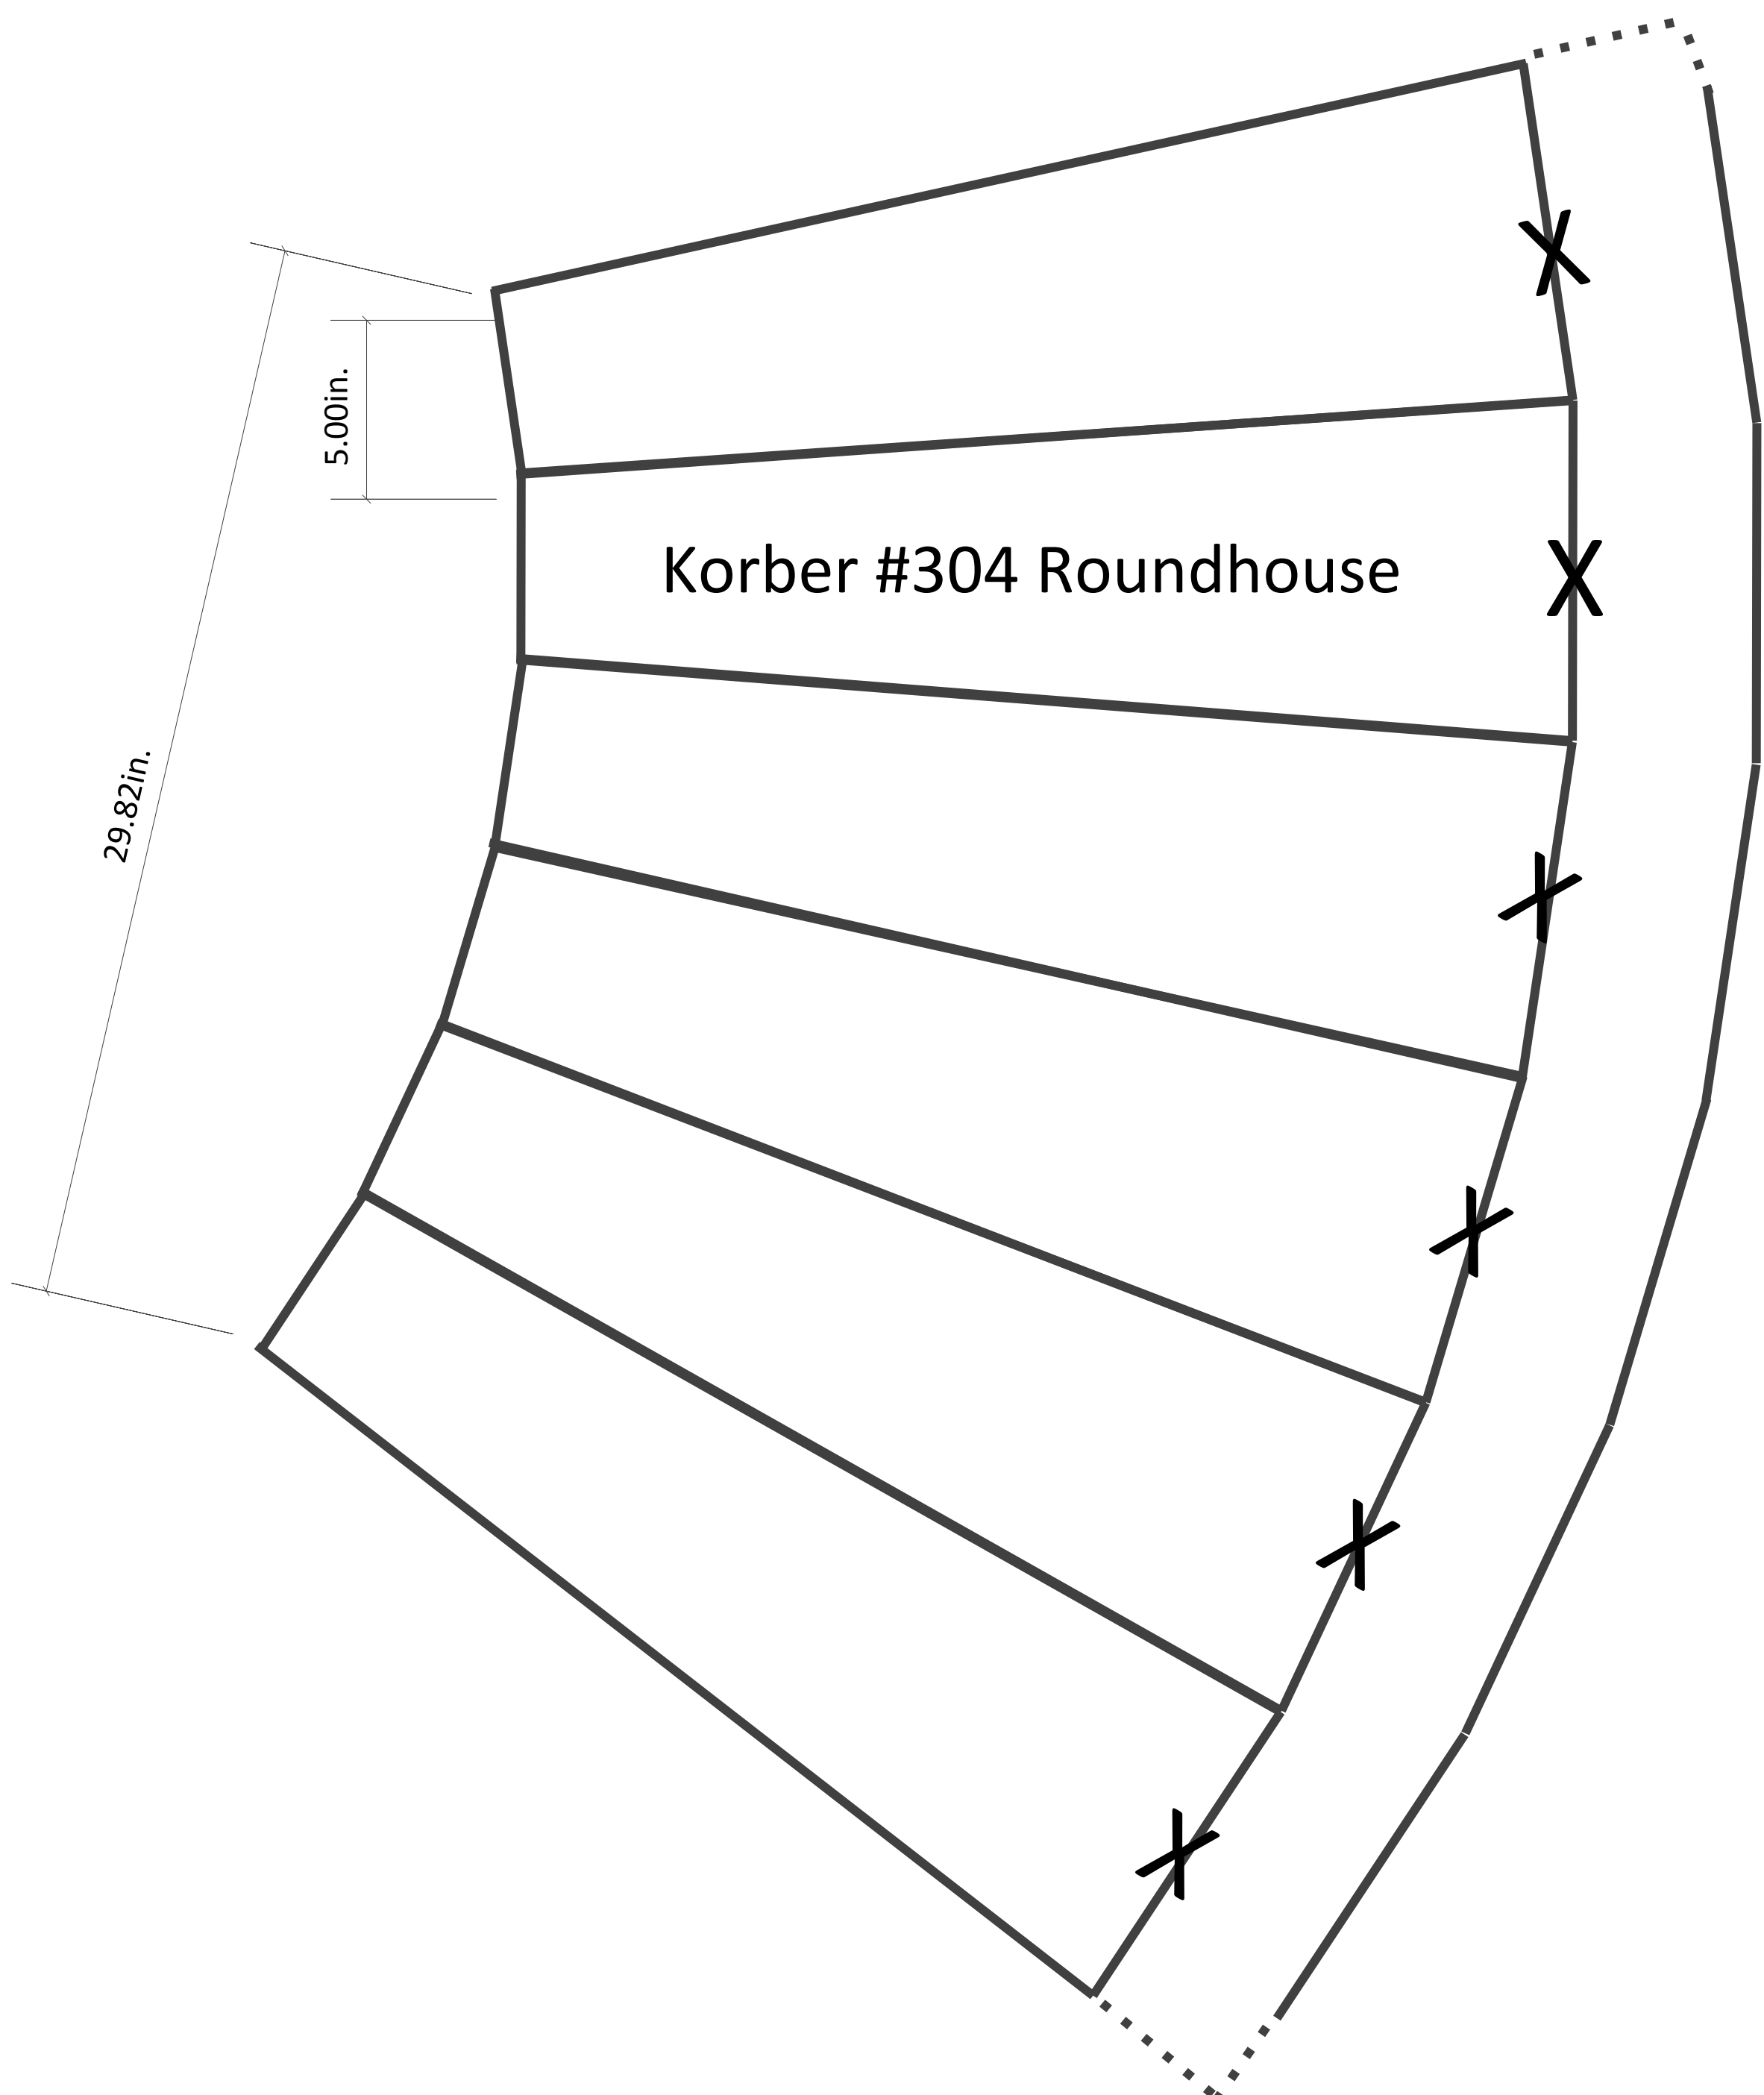

122.09in.

130.00in.

Korber #304 Roundhouse

Korber #304 Roundhouse

Korber #304 Roundhouse

10

9

8

12

13

14

15

16

17

18

19

20

21

22

23

24

25

26

27

28

Top View

Front View

Korber #304 Roundhouse

Build back wall approx 5" out from back of RH

Build jog wall using extra back walls parts I am mailing