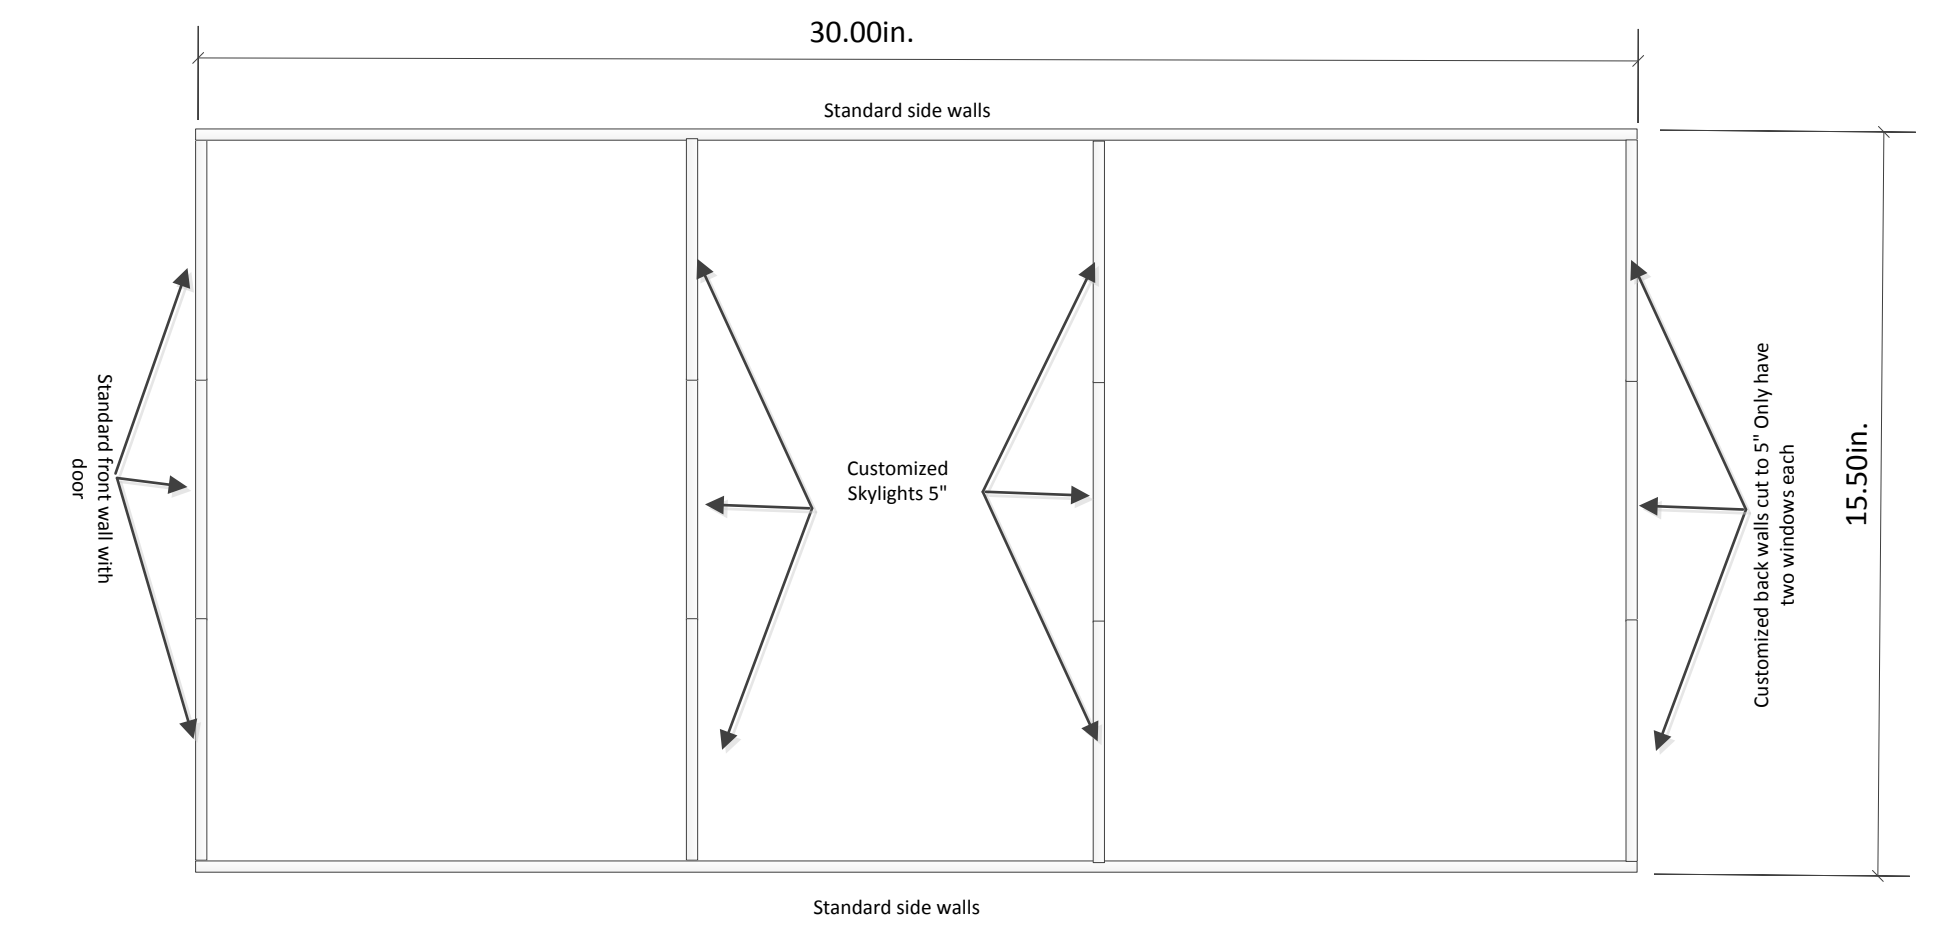

20

21

22

23

24

25

26

27

28

Top View

Front View

Korber #304 Roundhouse

Build back wall approx 5" out from back of RH

Build jog wall using extra back walls parts I am mailing