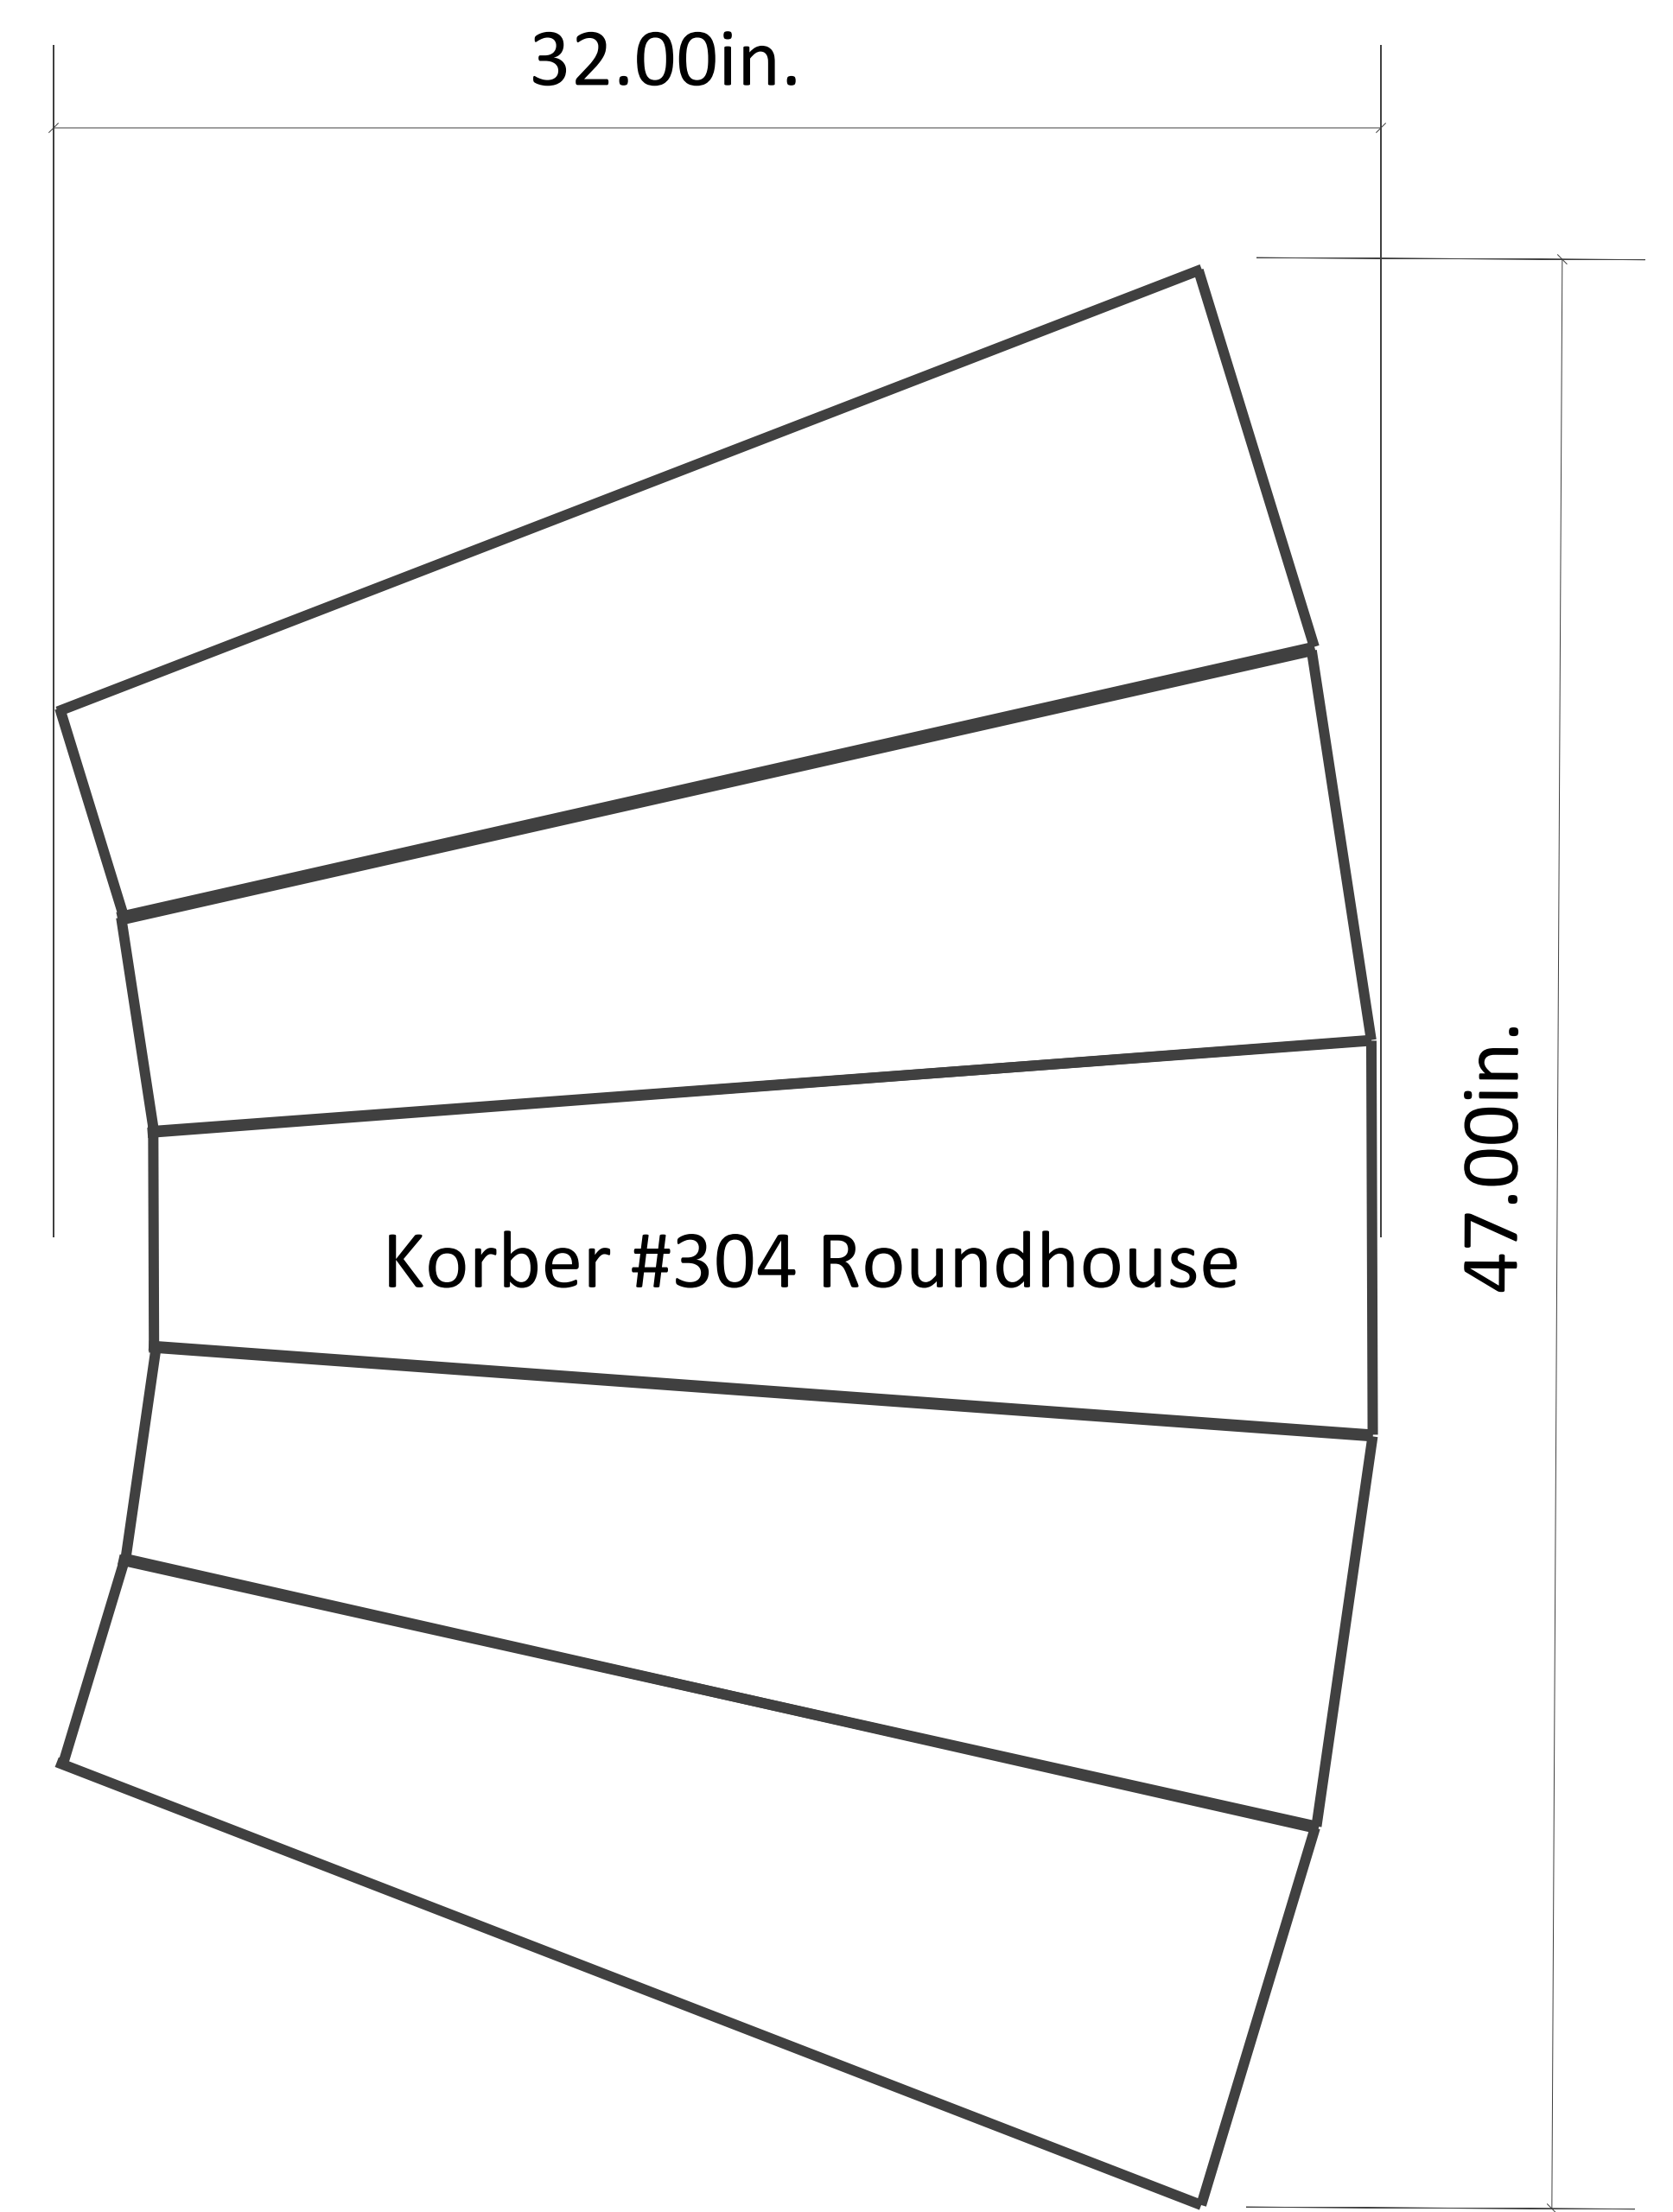

122.09in.

130.00in.

Korber #304 Roundhouse

Korber #304 Roundhouse

Korber #304 Roundhouse

10

9

8

12

13

14

15

16

17

18

19

20

21

22

23

24

25

26

27

28

Top View

Front View

Korber #304 Roundhouse

Build back wall approx 5" out from back of RH

Build jog wall using extra back walls parts I am mailing