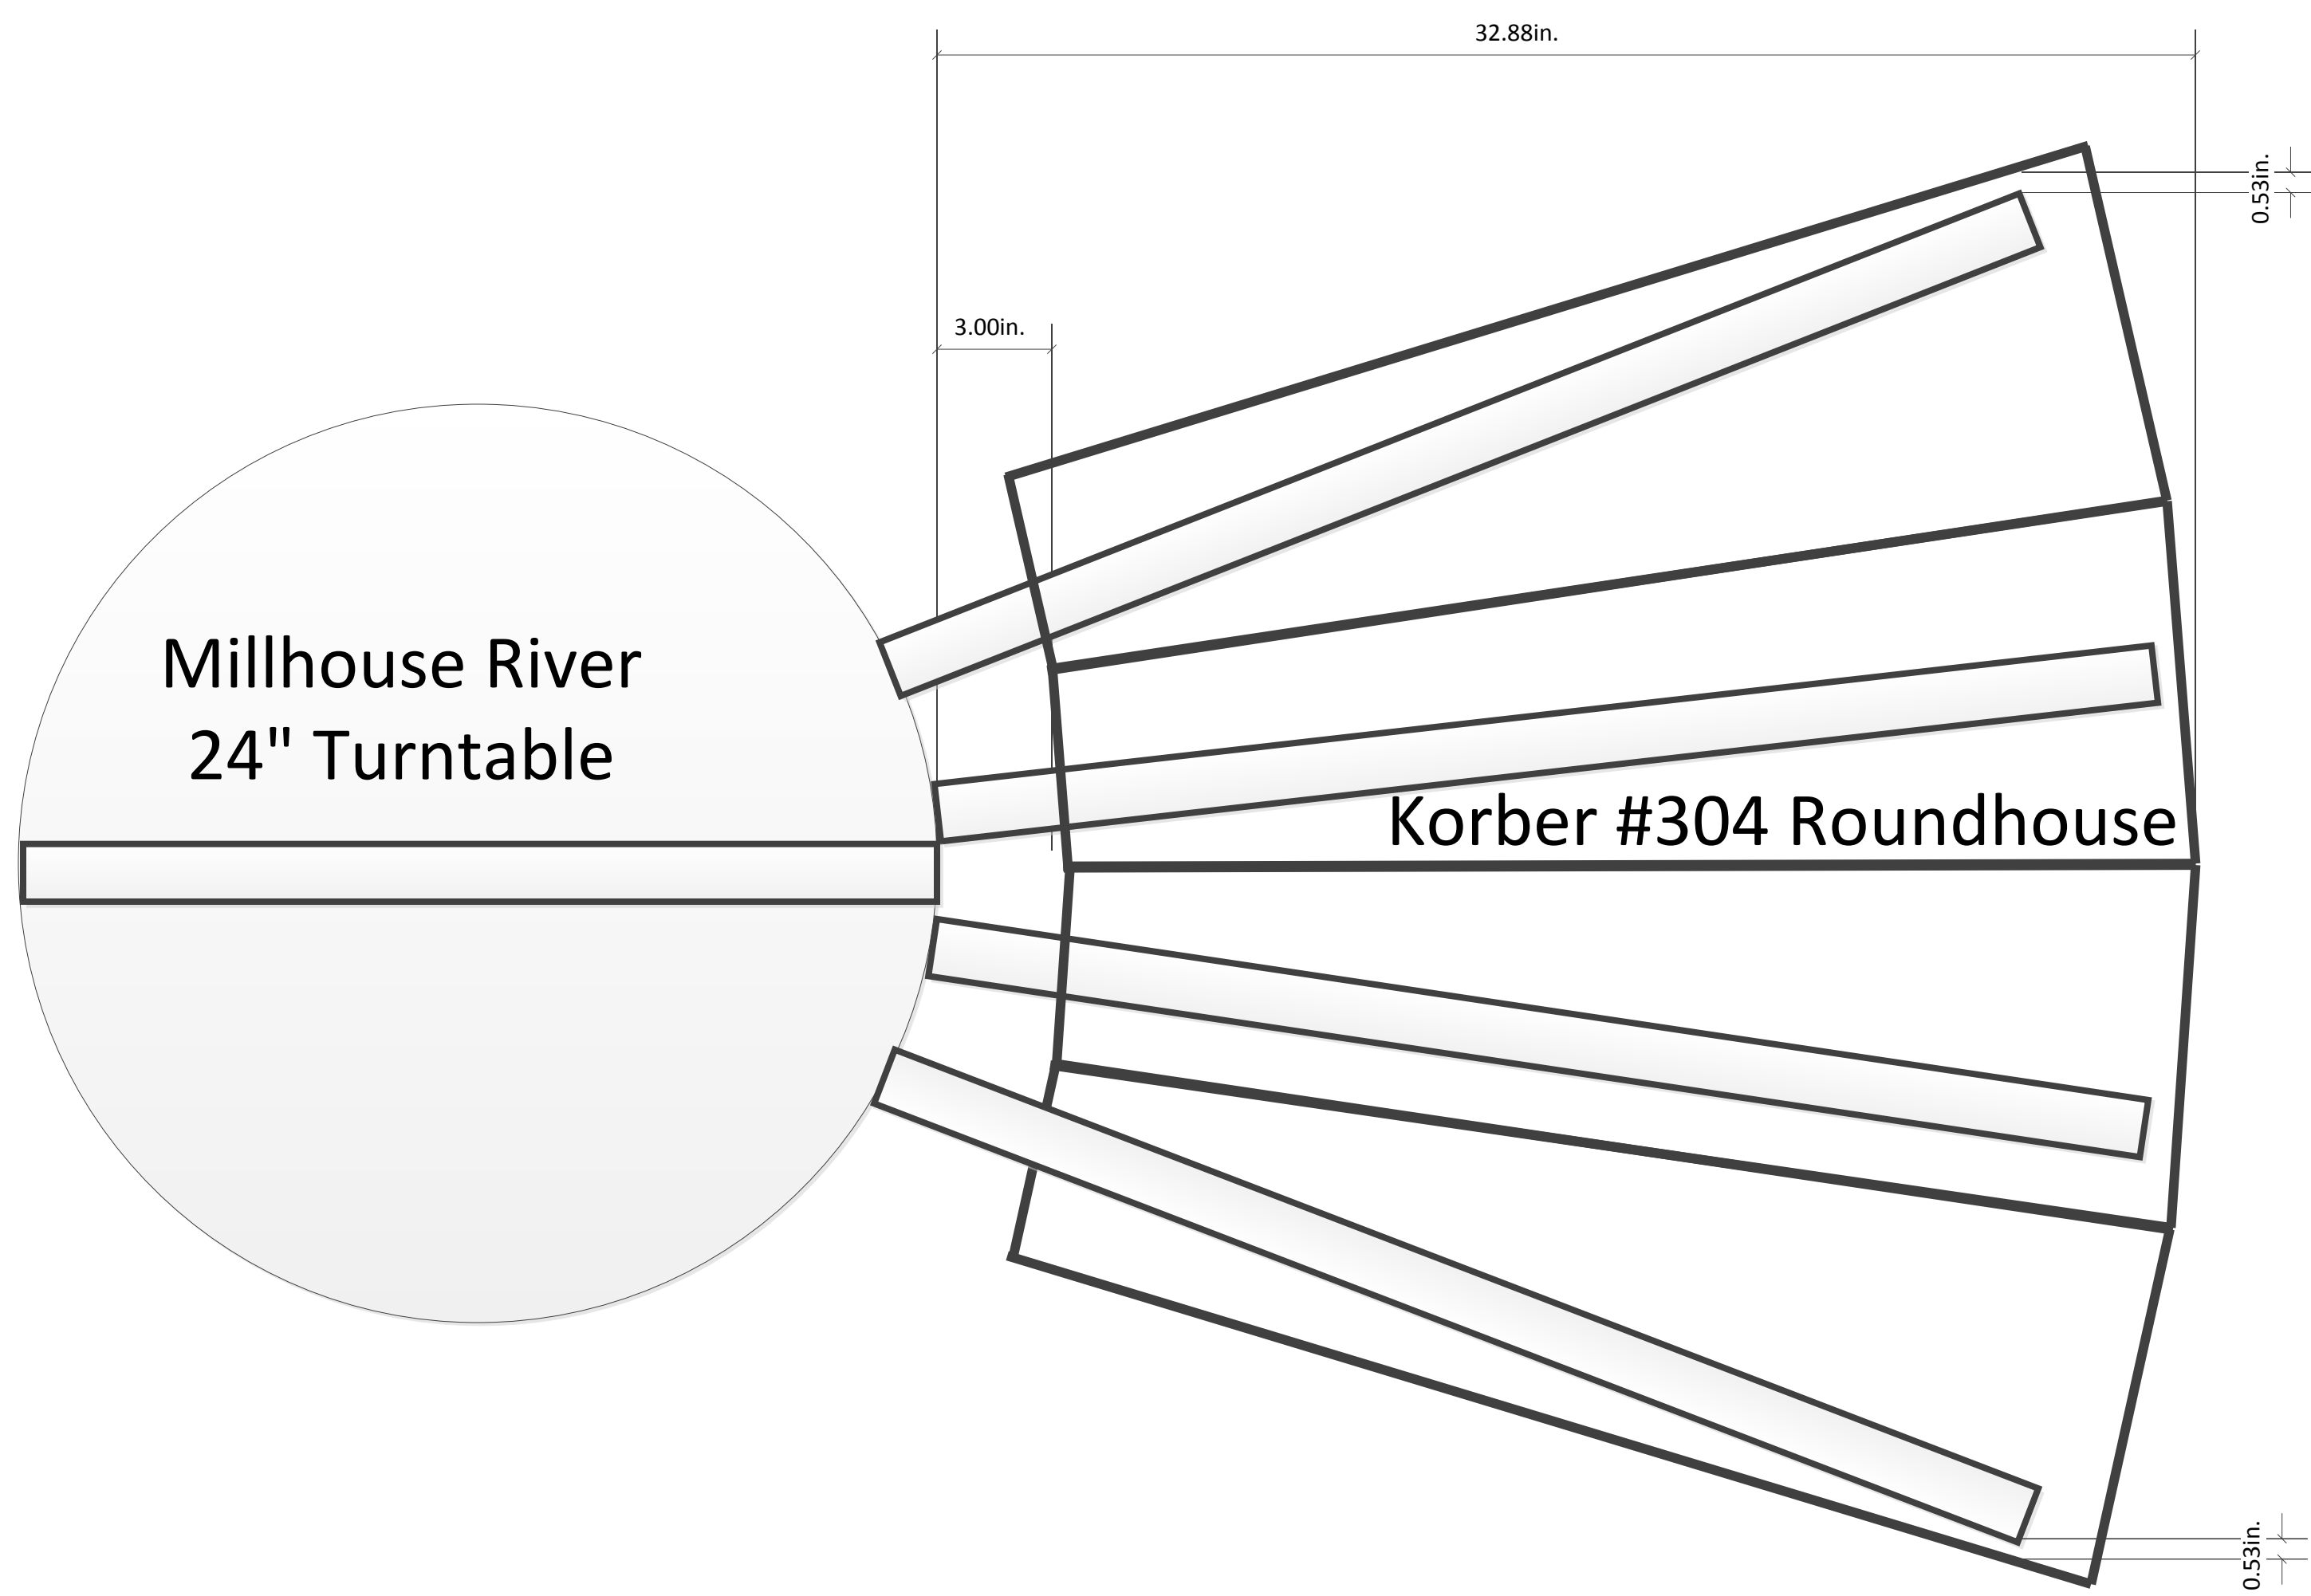

122.09in.

130.00in.

Korber #304 Roundhouse

Korber #304 Roundhouse

Korber #304 Roundhouse

10

9

8

12

13

14

15

16

17

18

19

20

21

22

23

24

25

26

27

28

Top View

Front View

Korber #304 Roundhouse

Build back wall approx 5" out from back of RH

Build jog wall using extra back walls parts I am mailing