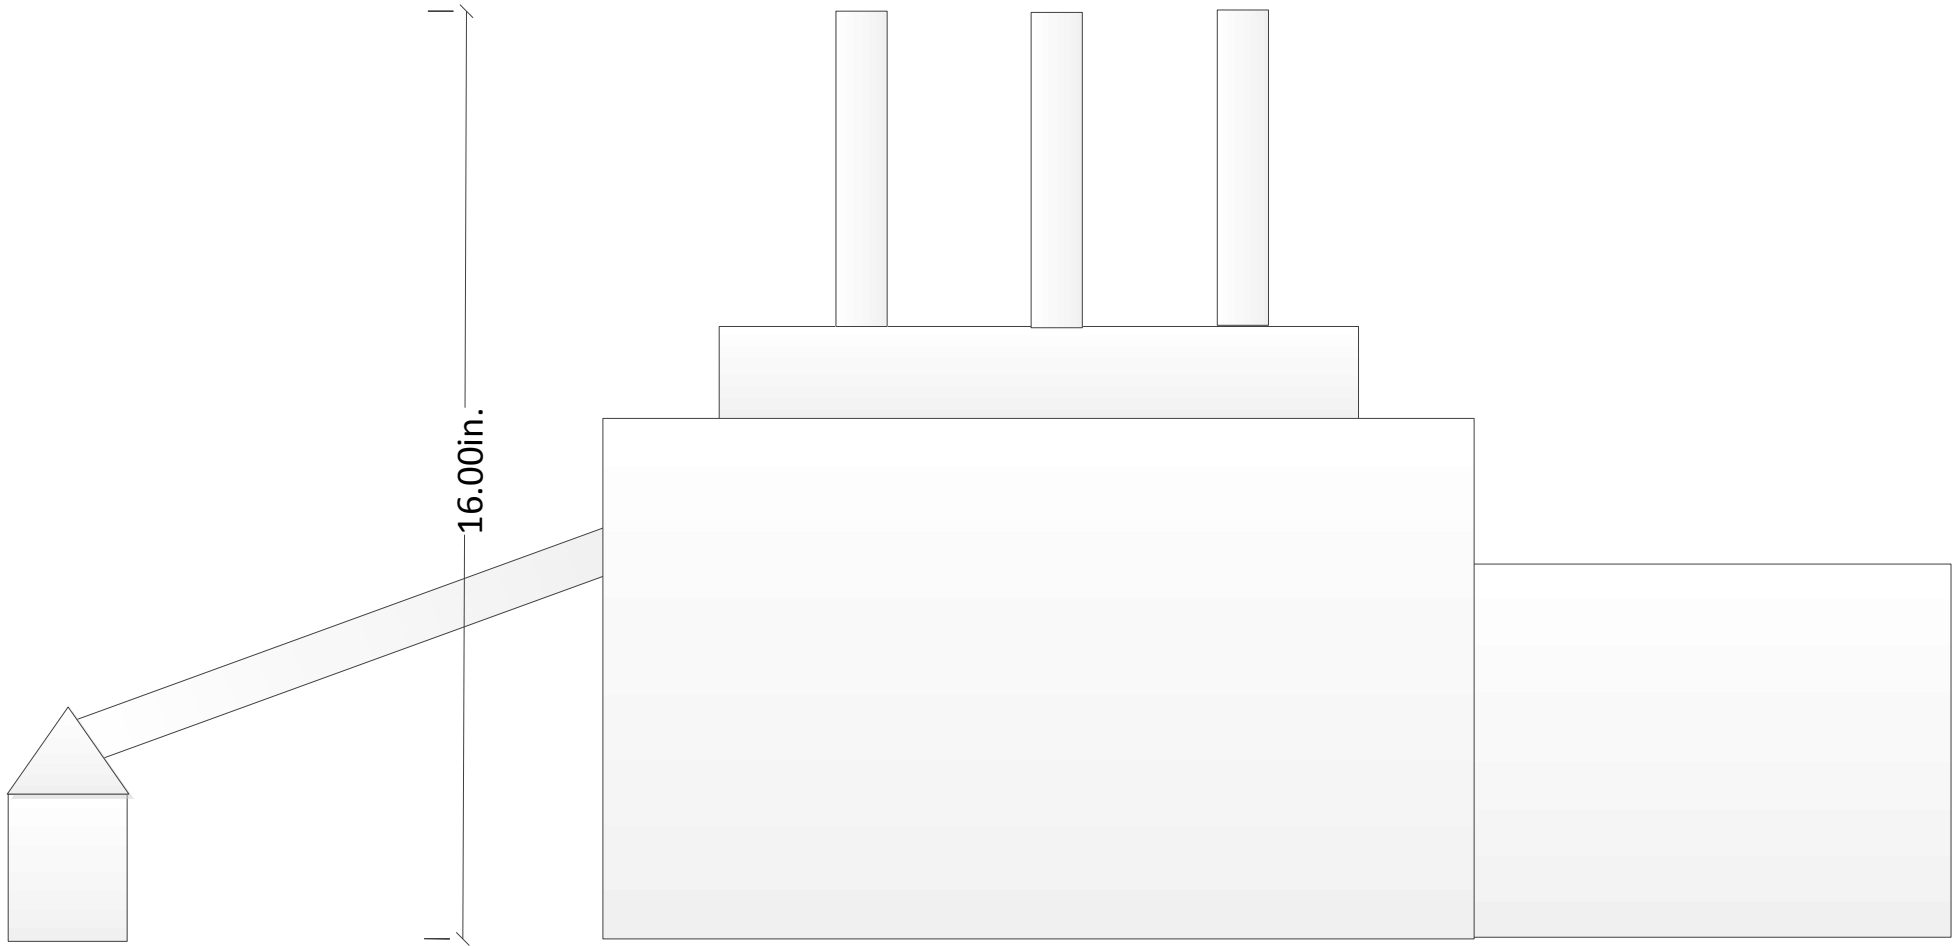

Top View

Model 107 General Light
and Power

Korber Models

Scale Model Railroad Structures

165 E Main Street
Atlanta, IN 46031 USA
765-292-2044

www.korbermodels.com

Front View

Model 107 General Light
and Power