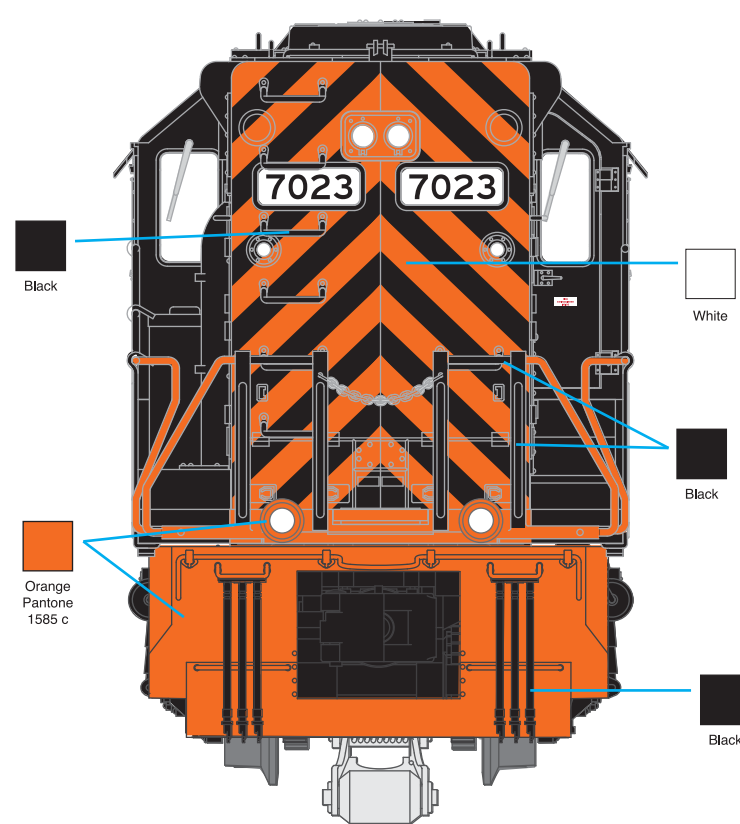

Colors:

- Black
- White
- Red Pantone 186c
- Standard Lionel Silver
- Orange Pantone 1585 c

Graphics:

- Black
- White
- Blue Pantone 285 c
- Red Pantone 186c
- Orange Pantone 1585 c
- Orange Pantone 158 c
- Silver Pantone 877 c
- Yellow Pantone 130 c
- Gray Pantone Cool Gray 11 c
- Gray Pantone Cool Gray 10 c