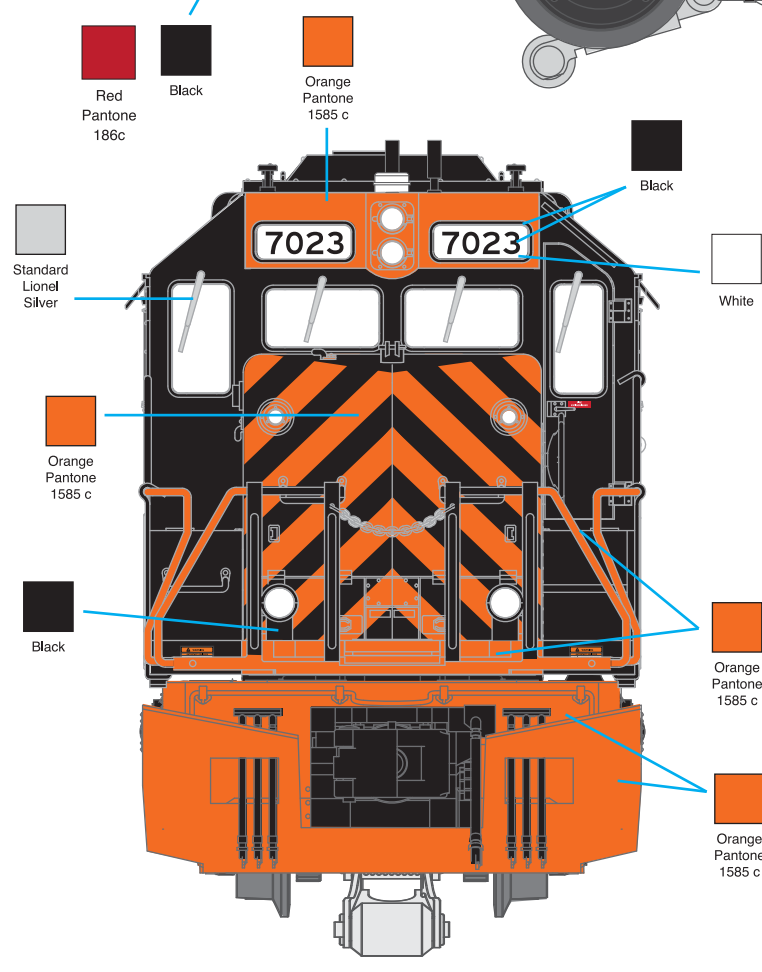

Colors:

- Black
- White
- Red Pantone 186c
- Standard Lionel Silver
- Orange Pantone 1585 c

Graphics:

- Black
- White
- Blue Pantone 285 c
- Red Pantone 186c
- Orange Pantone 1585 c
- Orange Pantone 158 c
- Silver Pantone 877 c
- Yellow Pantone 130 c
- Gray Pantone Cool Gray 11 c
- Gray Pantone Cool Gray 10 c