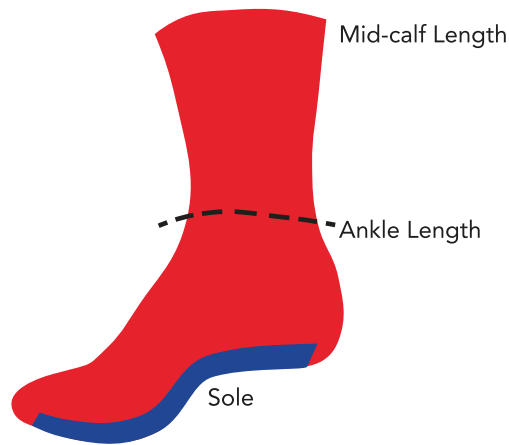

Customize **YOUR SOCKS** in a few easy steps

1. **1 Select your sock size**
   Ankle Length - available in Adult + Child
   Mid-calf Length - available in Adult + Child
2. **2 Select your sock color**
   Choose from dozens of colors!
3. **3 Select an ink color**
   Multiple ink colors available, making it easy as can be to match your branding or event colors!
4. **4 Submit your logo or message and approve your design**

Perfect for

- Nursing Homes
- Party Favors
- Corporate Safety Promotions
- Corporate Events
- Hotel/Resort Promotions
- Health & Wellness Promotions
- Tradeshow Giveaways
- Retail Gift Shops
- Travel/Tour Memorabilia
- High School/University Fundraisers
- Seasonal Gifts
- Customer & Employee Appreciation
- Special Occasions
- Bar Mitzvahs & Bat Mitzvahs
- and more!

Contact us to
start your order!

info@promotreds.com

419.318.2029