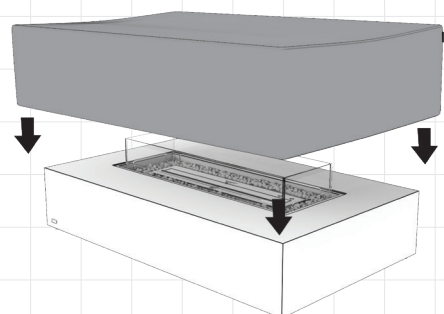

# Winter Bag / Summer Cover

<b>Application</b>	Indoor & Outdoor	
<b>Materials</b>	Durable SANO-TEX fabric is 100% solution-dyed polyester	
<b>Available for:</b>	Ark 40	ESF.5.A.C.ARK.40
	Base 30	ESF.5.A.C.BAS.30
	Base 40	ESF.5.A.C.BAS.40
	Cosmo 50	ESF.5.A.C.CMO.50
	Manhattan 50	ESF.5.A.C.MHA.50
	Martini 50	ESF.5.A.C.MTI.50
	Mix 600	ESF.5.A.C.MX6
	Mix 850	ESF.5.A.C.MX8
	Pod 30	ESF.5.A.C.PD3
	Pod 40	ESF.5.A.C.PD4
	Tank	ESF.5.A.C.TAN
	Wharf 65	ESF.5.A.C.WHF.65

The Winter Bag/Summer Cover is designed to custom-fit our outdoor products and effortlessly protect your product with simple adaptation of installation as you transition from Summer to Winter.

The cover includes weatherproof zips and seams in addition to hardy thick waterproof material that is highly resistant to mould, tearing and fading, keeping your product safe from the elements all year round. You do not need to remove the glass fire screen before covering.

## Converting the WINTER BAG into the SUMMER COVER

1. Remove Part A

2. Flip Part B

3. Place Part B over unit