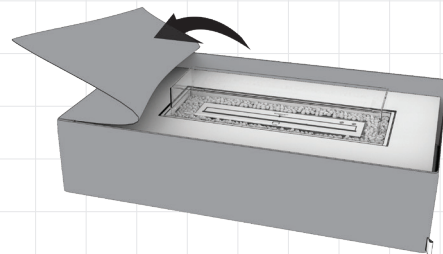

# Winter Bag / Summer Cover

<b>Application</b>	Indoor & Outdoor	
<b>Materials</b>	Durable SANO-TEX fabric is 100% solution-dyed polyester	
<b>Available for:</b>	Ark 40	ESF.5.A.C.ARK.40
	Base 30	ESF.5.A.C.BAS.30
	Base 40	ESF.5.A.C.BAS.40
	Cosmo 50	ESF.5.A.C.CMO.50
	Manhattan 50	ESF.5.A.C.MHA.50
	Martini 50	ESF.5.A.C.MTI.50
	Mix 600	ESF.5.A.C.MX6
	Mix 850	ESF.5.A.C.MX8
	Pod 30	ESF.5.A.C.PD3
	Pod 40	ESF.5.A.C.PD4
	Tank	ESF.5.A.C.TAN
	Wharf 65	ESF.5.A.C.WHF.65

The Winter Bag/Summer Cover is designed to custom-fit our outdoor products and effortlessly protect your product with simple adaptation of installation as you transition from Summer to Winter.

The cover includes weatherproof zips and seams in addition to hardy thick waterproof material that is highly resistant to mould, tearing and fading, keeping your product safe from the elements all year round. You do not need to remove the glass fire screen before covering.

## Converting the WINTER BAG into the SUMMER COVER

1. Remove Part A

2. Flip Part B

3. Place Part B over unit