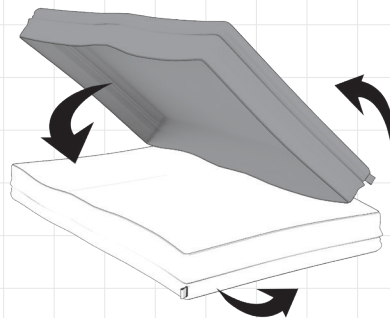

# Winter Bag / Summer Cover

<b>Application</b>	Indoor & Outdoor	
<b>Materials</b>	Durable SANO-TEX fabric is 100% solution-dyed polyester	
<b>Available for:</b>	Ark 40	ESF.5.A.C.ARK.40
	Base 30	ESF.5.A.C.BAS.30
	Base 40	ESF.5.A.C.BAS.40
	Cosmo 50	ESF.5.A.C.CMO.50
	Manhattan 50	ESF.5.A.C.MHA.50
	Martini 50	ESF.5.A.C.MTI.50
	Mix 600	ESF.5.A.C.MX6
	Mix 850	ESF.5.A.C.MX8
	Pod 30	ESF.5.A.C.PD3
	Pod 40	ESF.5.A.C.PD4
	Tank	ESF.5.A.C.TAN
	Wharf 65	ESF.5.A.C.WHF.65

The Winter Bag/Summer Cover is designed to custom-fit our outdoor products and effortlessly protect your product with simple adaptation of installation as you transition from Summer to Winter.

The cover includes weatherproof zips and seams in addition to hardy thick waterproof material that is highly resistant to mould, tearing and fading, keeping your product safe from the elements all year round. You do not need to remove the glass fire screen before covering.

## Converting the WINTER BAG into the SUMMER COVER

1. Remove Part A

2. Flip Part B

3. Place Part B over unit