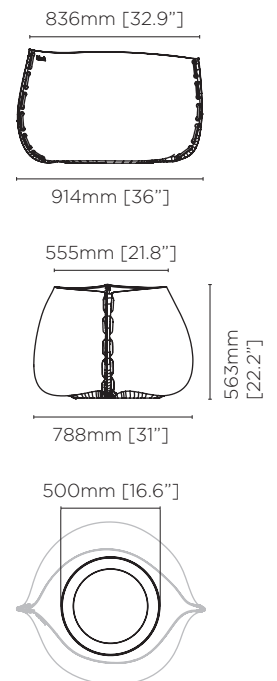

Natural with
Grey Stitch

Graphite with
Yellow Stitch

STITCH 50 BLD.1.P.STI.50

Dimensions

L 914mm [36"]
W 788mm [31"]
H 563mm [22.2"]

Pot Opening Dimensions

L 836mm [32.9"]
W 555mm [21.8"]

Maximum Internal Pot Size

Ø 500mm [16.6"]
H 380mm [15"]

Weight

Approx. 31.3kg / 68.9lbs

Material

Fluid™ Concrete Technology
Decorative Rope

Available Colour Combinations

Concrete	Stitch
Graphite	Yellow, Grey, Black,
Natural	White, Orange or
Bone	Red

L 970mm [38.2"]
W 838mm [33"]
H 598mm [23.5"]

Pot Opening Dimensions

L 887mm [34.9"]
W 588mm [23.1"]

Maximum Internal Pot Size

Ø 555mm [21.8"]
H 400mm [15.7"]

Weight

Approx. 33.9kg / 74.6lbs

Material

Bone with
Yellow Stitch

STITCH 100
BLD.1.P.STI.100

Dimensions

L 1115mm [43.9"]
W 962mm [37.9"]
H 687mm [27"]

Pot Opening Dimensions

L 1019mm [40.1"]
W 677mm [26.6"]

Maximum Internal Pot Size

Ø 605mm [23.8"]
H 460mm [18"]