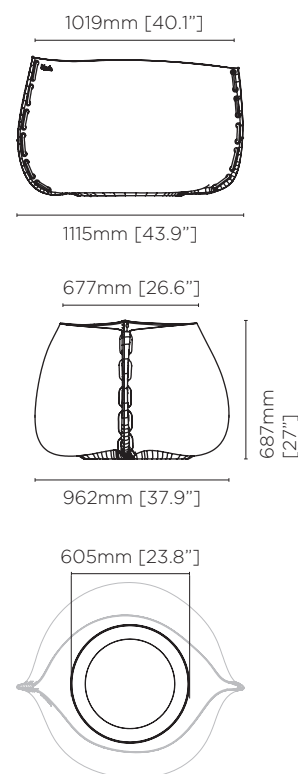

Available Colour Combinations

Concrete	Stitch
Graphite	Yellow, Grey, Black,
Natural	White, Orange or
Bone	Red