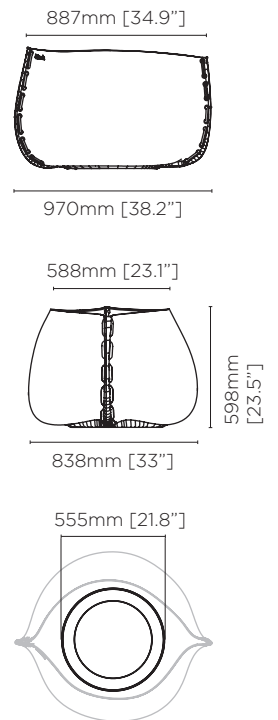

Available Colour Combinations

Concrete	Stitch
Graphite	Yellow, Grey, Black,
Natural	White, Orange or
Bone	Red