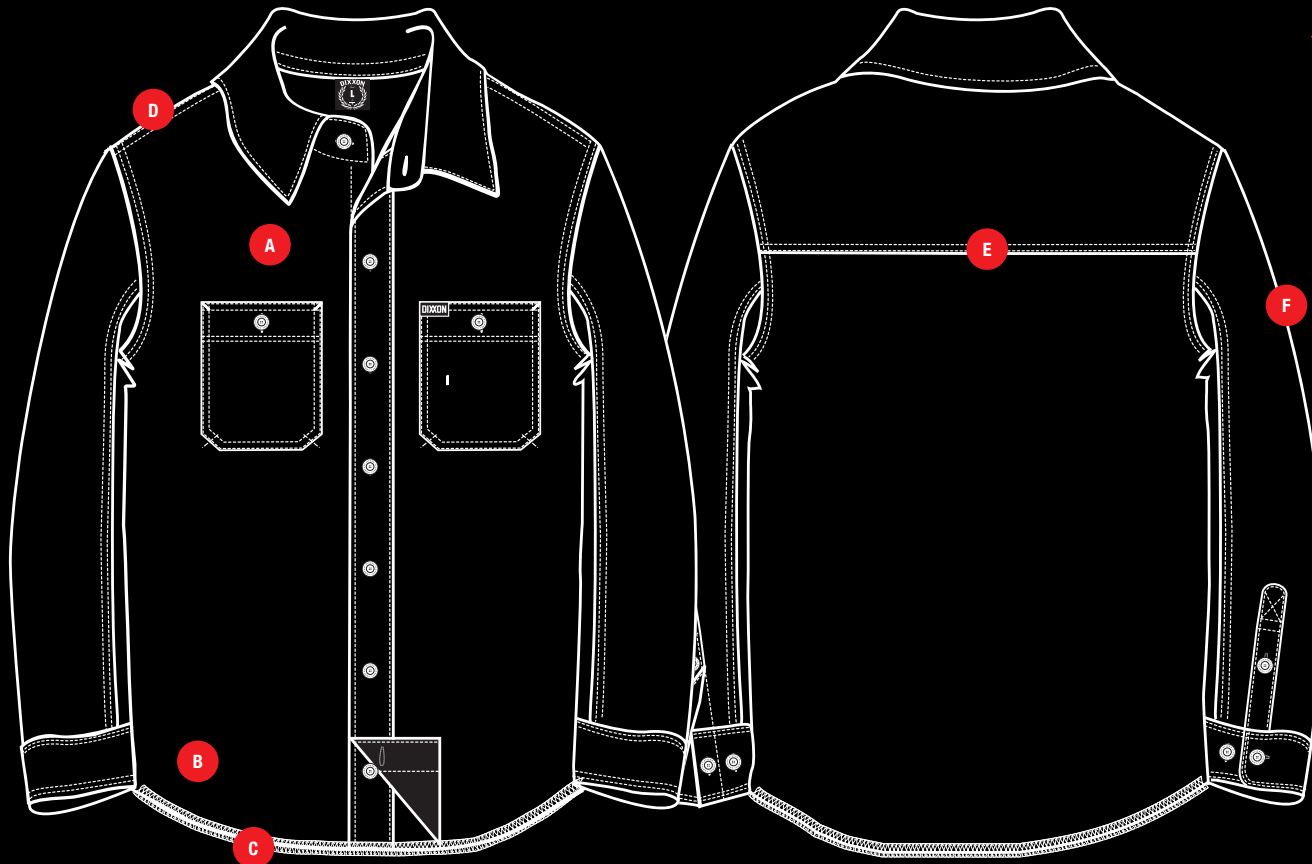

# DIXON

SIZING CHART  
MENS

UNIT: INCHES

S M L XL 2XL 3XL 4XL 5XL TALL SIZES L XL 2XL

<b>A. CHEST</b>	36-39	39-42	42-46	46-49	49-52	52-55	55-58	58-61		42-46	46-49	49-52
<b>B. WAIST</b>	36-39	39-42	42-46	46-49	49-52	52-55	55-58	58-61		42-46	46-49	49-52
<b>C. SWEEP</b>	36-39	39-42	42-46	46-49	49-52	52-55	55-58	58-61		42-46	46-49	49-52
<b>D. ACROSS SHOULDER</b>	17	18	19	20	21	22	24	25		19	20	21
<b>E. CENTER BACK LENGTH</b>	30.5	31.25	32.25	33	33.75	34.5	35.25	36		33.25	34	34.75
<b>F. SLEEVE LENGTH (FROM CENTER BACK)</b>	33-35	34-36	34.5-36.5	35.25-37.25	36-38	36.25-38.25	37-39	37.75-39.75		37.5-39.5	38.25-40.25	39-41