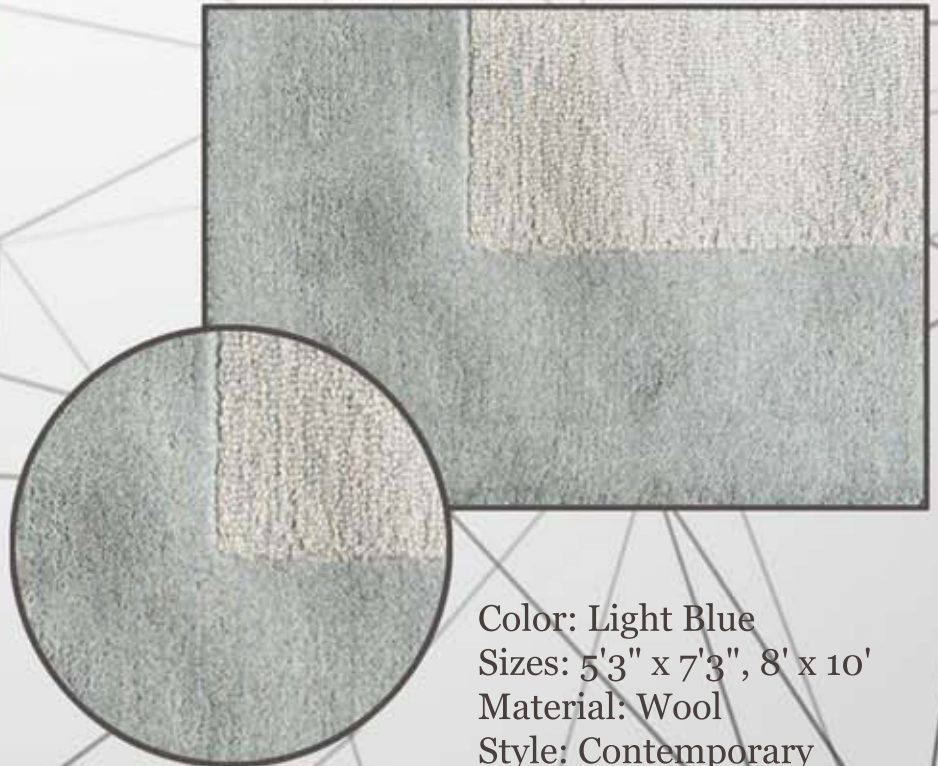

***Black Solid Bordered Wool Area Rug***  
*Beautifully hand-crafted construction*  
*contemporary Area Rug*

Color: Black  
Sizes: 5'3" x 7'3", 8' x 10'  
Material: Wool  
Style: Contemporary

Home  
Mart  
GOODS

**Solid Bordered**  
COLLECTION

*Sky Blue Solid Bordered Wool Area Rug*  
*Beautifully hand-crafted construction*  
*contemporary Area Rug*

Color: Blue  
Sizes: 5'3" x 7'3", 8' x 10'  
Material: Wool  
Style: Contemporary

Home  
Mart  
GOODS

**Solid Bordered**  
COLLECTION

*Navy Blue Solid Bordered Wool Area Rug*  
*Beautifully hand-crafted construction*  
*contemporary Area Rug*

Color: Blue  
Sizes: 5'3" x 7'3", 8' x 10'  
Material: Wool  
Style: Contemporary

Home  
Mart  
GOODS

**Solid Bordered**  
COLLECTION

***Light Blue Solid Bordered Wool Area Rug***  
*Beautifully hand-crafted construction*  
*contemporary Area Rug*

Color: Light Blue  
Sizes: 5'3" x 7'3", 8' x 10'  
Material: Wool  
Style: Contemporary