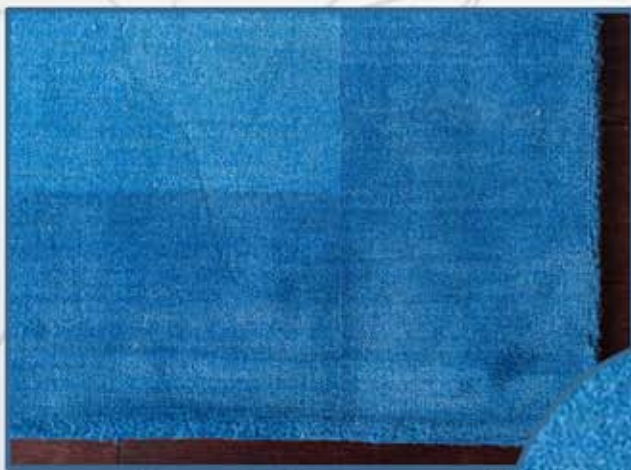

***Black Solid Bordered Wool Area Rug***  
*Beautifully hand-crafted construction*  
*contemporary Area Rug*

Color: Black  
Sizes: 5'3" x 7'3", 8' x 10'  
Material: Wool  
Style: Contemporary

Home  
Mart  
GOODS

**Solid Bordered**  
COLLECTION

*Sky Blue Solid Bordered Wool Area Rug*  
*Beautifully hand-crafted construction*  
*contemporary Area Rug*

Color: Blue  
Sizes: 5'3" x 7'3", 8' x 10'  
Material: Wool  
Style: Contemporary

Home  
Mart  
GOODS

**Solid Bordered**  
COLLECTION

*Navy Blue Solid Bordered Wool Area Rug*  
*Beautifully hand-crafted construction*  
*contemporary Area Rug*

Color: Blue  
Sizes: 5'3" x 7'3", 8' x 10'  
Material: Wool  
Style: Contemporary

Home  
Mart  
GOODS

**Solid Bordered**  
COLLECTION

***Light Blue Solid Bordered Wool Area Rug***  
*Beautifully hand-crafted construction*  
*contemporary Area Rug*

Color: Light Blue  
Sizes: 5'3" x 7'3", 8' x 10'  
Material: Wool  
Style: Contemporary