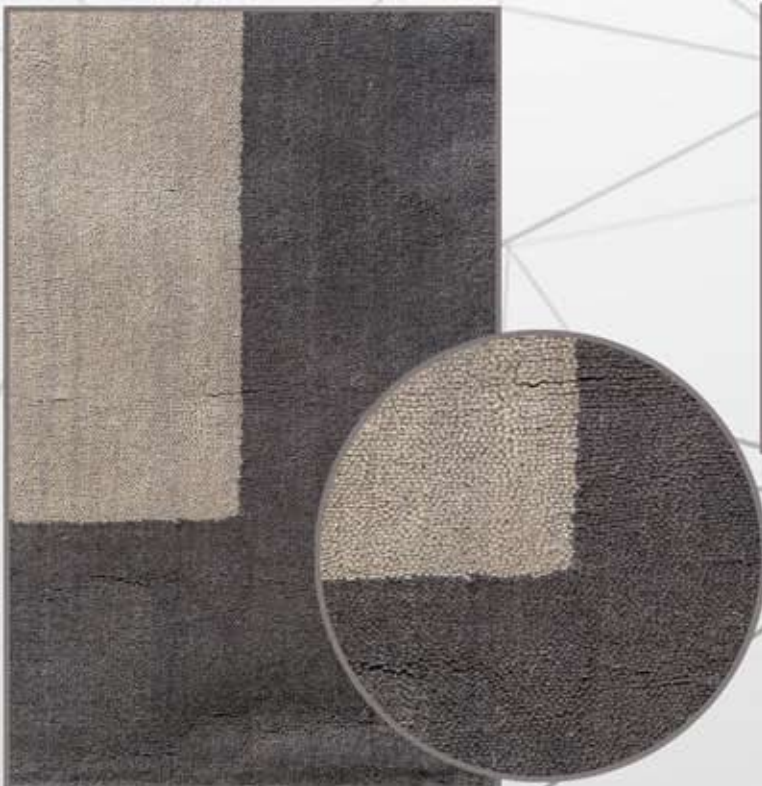

***Black Solid Bordered Wool Area Rug***  
*Beautifully hand-crafted construction*  
*contemporary Area Rug*

Color: Black  
Sizes: 5'3" x 7'3", 8' x 10'  
Material: Wool  
Style: Contemporary

Home  
Mart  
GOODS

Home  
Mart  
GOODS

**Solid Bordered**  
COLLECTION

***Yellow Solid Bordered Wool Area Rug***  
*Beautifully hand-crafted construction*  
*contemporary Area Rug*

Color: Yellow  
Sizes: 5'3" x 7'3", 8' x 10'  
Material: Wool  
Style: Contemporary

Home  
Mart  
GOODS

**Solid Bordered**  
COLLECTION

***Beige Solid Bordered Wool Area Rug***  
*Beautifully hand-crafted construction*  
*contemporary Area Rug*

Color: Beige  
Sizes: 5'3" x 7'3", 8' x 10'  
Material: Wool  
Style: Contemporary

Home  
Mart  
GOODS

**Solid Bordered**  
COLLECTION

***Grey Solid Bordered Wool Area Rug***  
*Beautifully hand-crafted construction*  
*contemporary Area Rug*

Color: Grey  
Sizes: 5'3" x 7'3", 8' x 10'  
Material: Wool  
Style: Contemporary