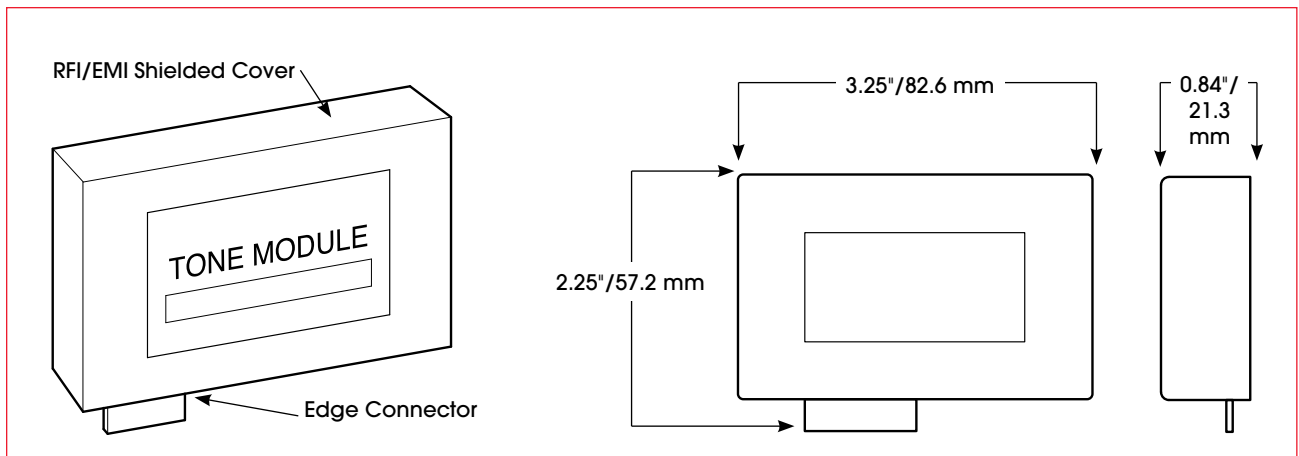

CUSTOM TONE MODULE (TM33)

STANDARD LIBRARY FOR TM33 AND COMMCENTER® CHIPS

VOICE MESSAGES

"An automatic guided vehicle is approaching. Please step aside."
"System is now in auto shutdown mode."
"Lockout has been removed; system is coming on line."
"Check status light for current system condition."
"Auto shut down has begun. Raw materials must be replenished and system reset."
"You have entered a restricted area."
"The automatic doors are closing. Please stand clear."
"The overhead door is closing. Please stand clear."
"Safety glasses must be worn in this area at all times."
"This is a hard hat area."
"A forklift is approaching. Please stand clear."
"Attention! We will be testing the fire alarm system shortly. This is only a test."
"Attention! For the next thirty seconds a test will be conducted of the emergency evacuation system. This is only a test."
"Please evacuate the building. This is not a test."
"Warning, this machine is about to start up. Please stand clear."
TM3 followed by "Please take shelter immediately. This is a severe weather alert."
TM11 followed by "Please evacuate the building. This is not a test."
TM5 followed by "Tornado alert. Report to your designated area."
TM12 followed by "All clear. Return to work area."

NOVELTY MELODIES

Camp Town Races	Saints Come Marching In
Doggie in the Window	La Cucaracha
Maple Leaf Rag	Merrily We Roll Along
The Entertainer	The Mulberry Bush
Worms Crawl In	

CLASSICAL MELODIES

Bach	Fugue in "D" Minor
Bach	Fugue in "A" Minor
Beethoven	5th Symphony
Beethoven	Sonata Theme
Chopin	Minuet Waltz
Chopin	Polonaise in "A" Minor
Greig	Dance Caprice
Greig	Concerto in "A" Minor
Rackoczy	March
Strauss	Blue Danube
Tchaikovsky	Concerto in "B" Flat Minor
Rossini	William Tell Overture

FOLK MELODIES

Coventry Carol	Cradle Song
Dance Macabre	Dixie Land
Lightly Row	London Bridge
Go Tell Aunt Rhody	Greensleeves
Henry Martin	Home on the Range
Love's Complaint	Morning Song
Oh Suzannah	Oh Wondrous Enchantment
Prince Igor	Suwanee River
Watchman's Song	

ETHNIC MELODIES

Irish Jig	J'ai Du Bon Taboc
My Bonnie	Norwegian Dance
The Horn Pipe	

PATRIOTIC MELODIES

Battle Hymn of the Republic
My Country 'tis of Thee
Taps

TONES AND SIGNALS

See page 167 for a list of tones or www.federsignal-indust.com

REPLACEMENT PARTS

Blank Message Module	RMB9999SD
Pre-recorded Message Module (Please specify message)	RM1SD

HOW TO ORDER

1. Specify Model, see Model Number Index TM33 on page 360 (TM33 can be used with field programmable controller 300FP)
2. Choose Message Source
   1. Select from Standard Library Above
   2. Send script to Federal Signal to be recorded in studio (additional charge incurred)
   3. Send field-recorded electronic file in .wav or .mps format to Federal Signal to be transferred to chip (additional charge incurred)