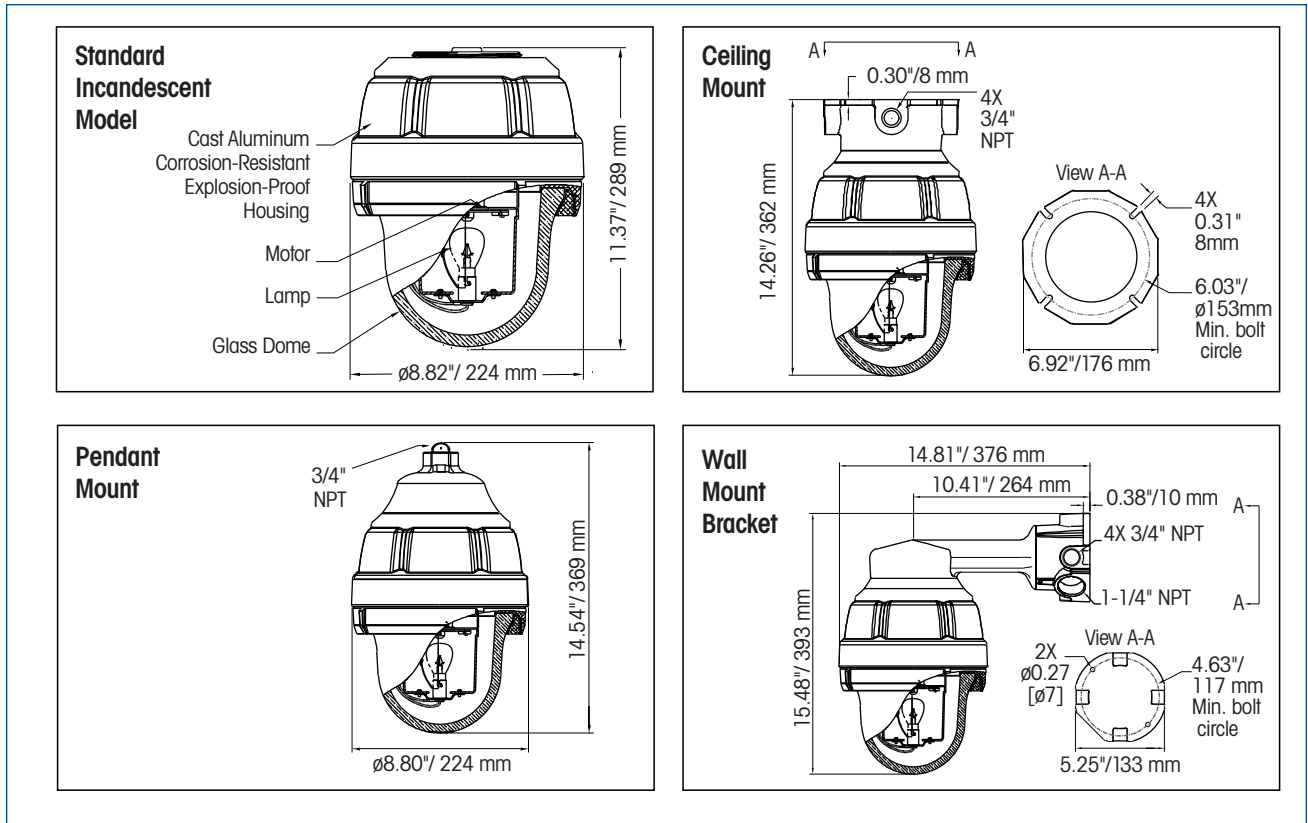

The 121X features a spring clip-mounted lens for quick access when inspecting or relamping. The 121X can be paired with a pendant, ceiling or wall mount. Installation is simple—with the mounting box in place, the fixture is threaded onto the mounting box, making the electrical connection.

EXPLOSION-PROOF ROTATING LIGHT (121X)

SPECIFICATIONS

Lamp Life:	800 Hours	800 Hours
Light Source:	Incandescent	Incandescent
Operating Temperature Range:	-67°F to 150°F	-55°C to 65°C
Net Product Weight		
Signal without Mounting:	13.9 lbs	6.3 kg
Ceiling Mount:	4.5 lbs	2.0 kg
Pendant Mount:	2.0 lbs	0.9 kg
Wall Mount:	5.9 lbs	2.7 kg