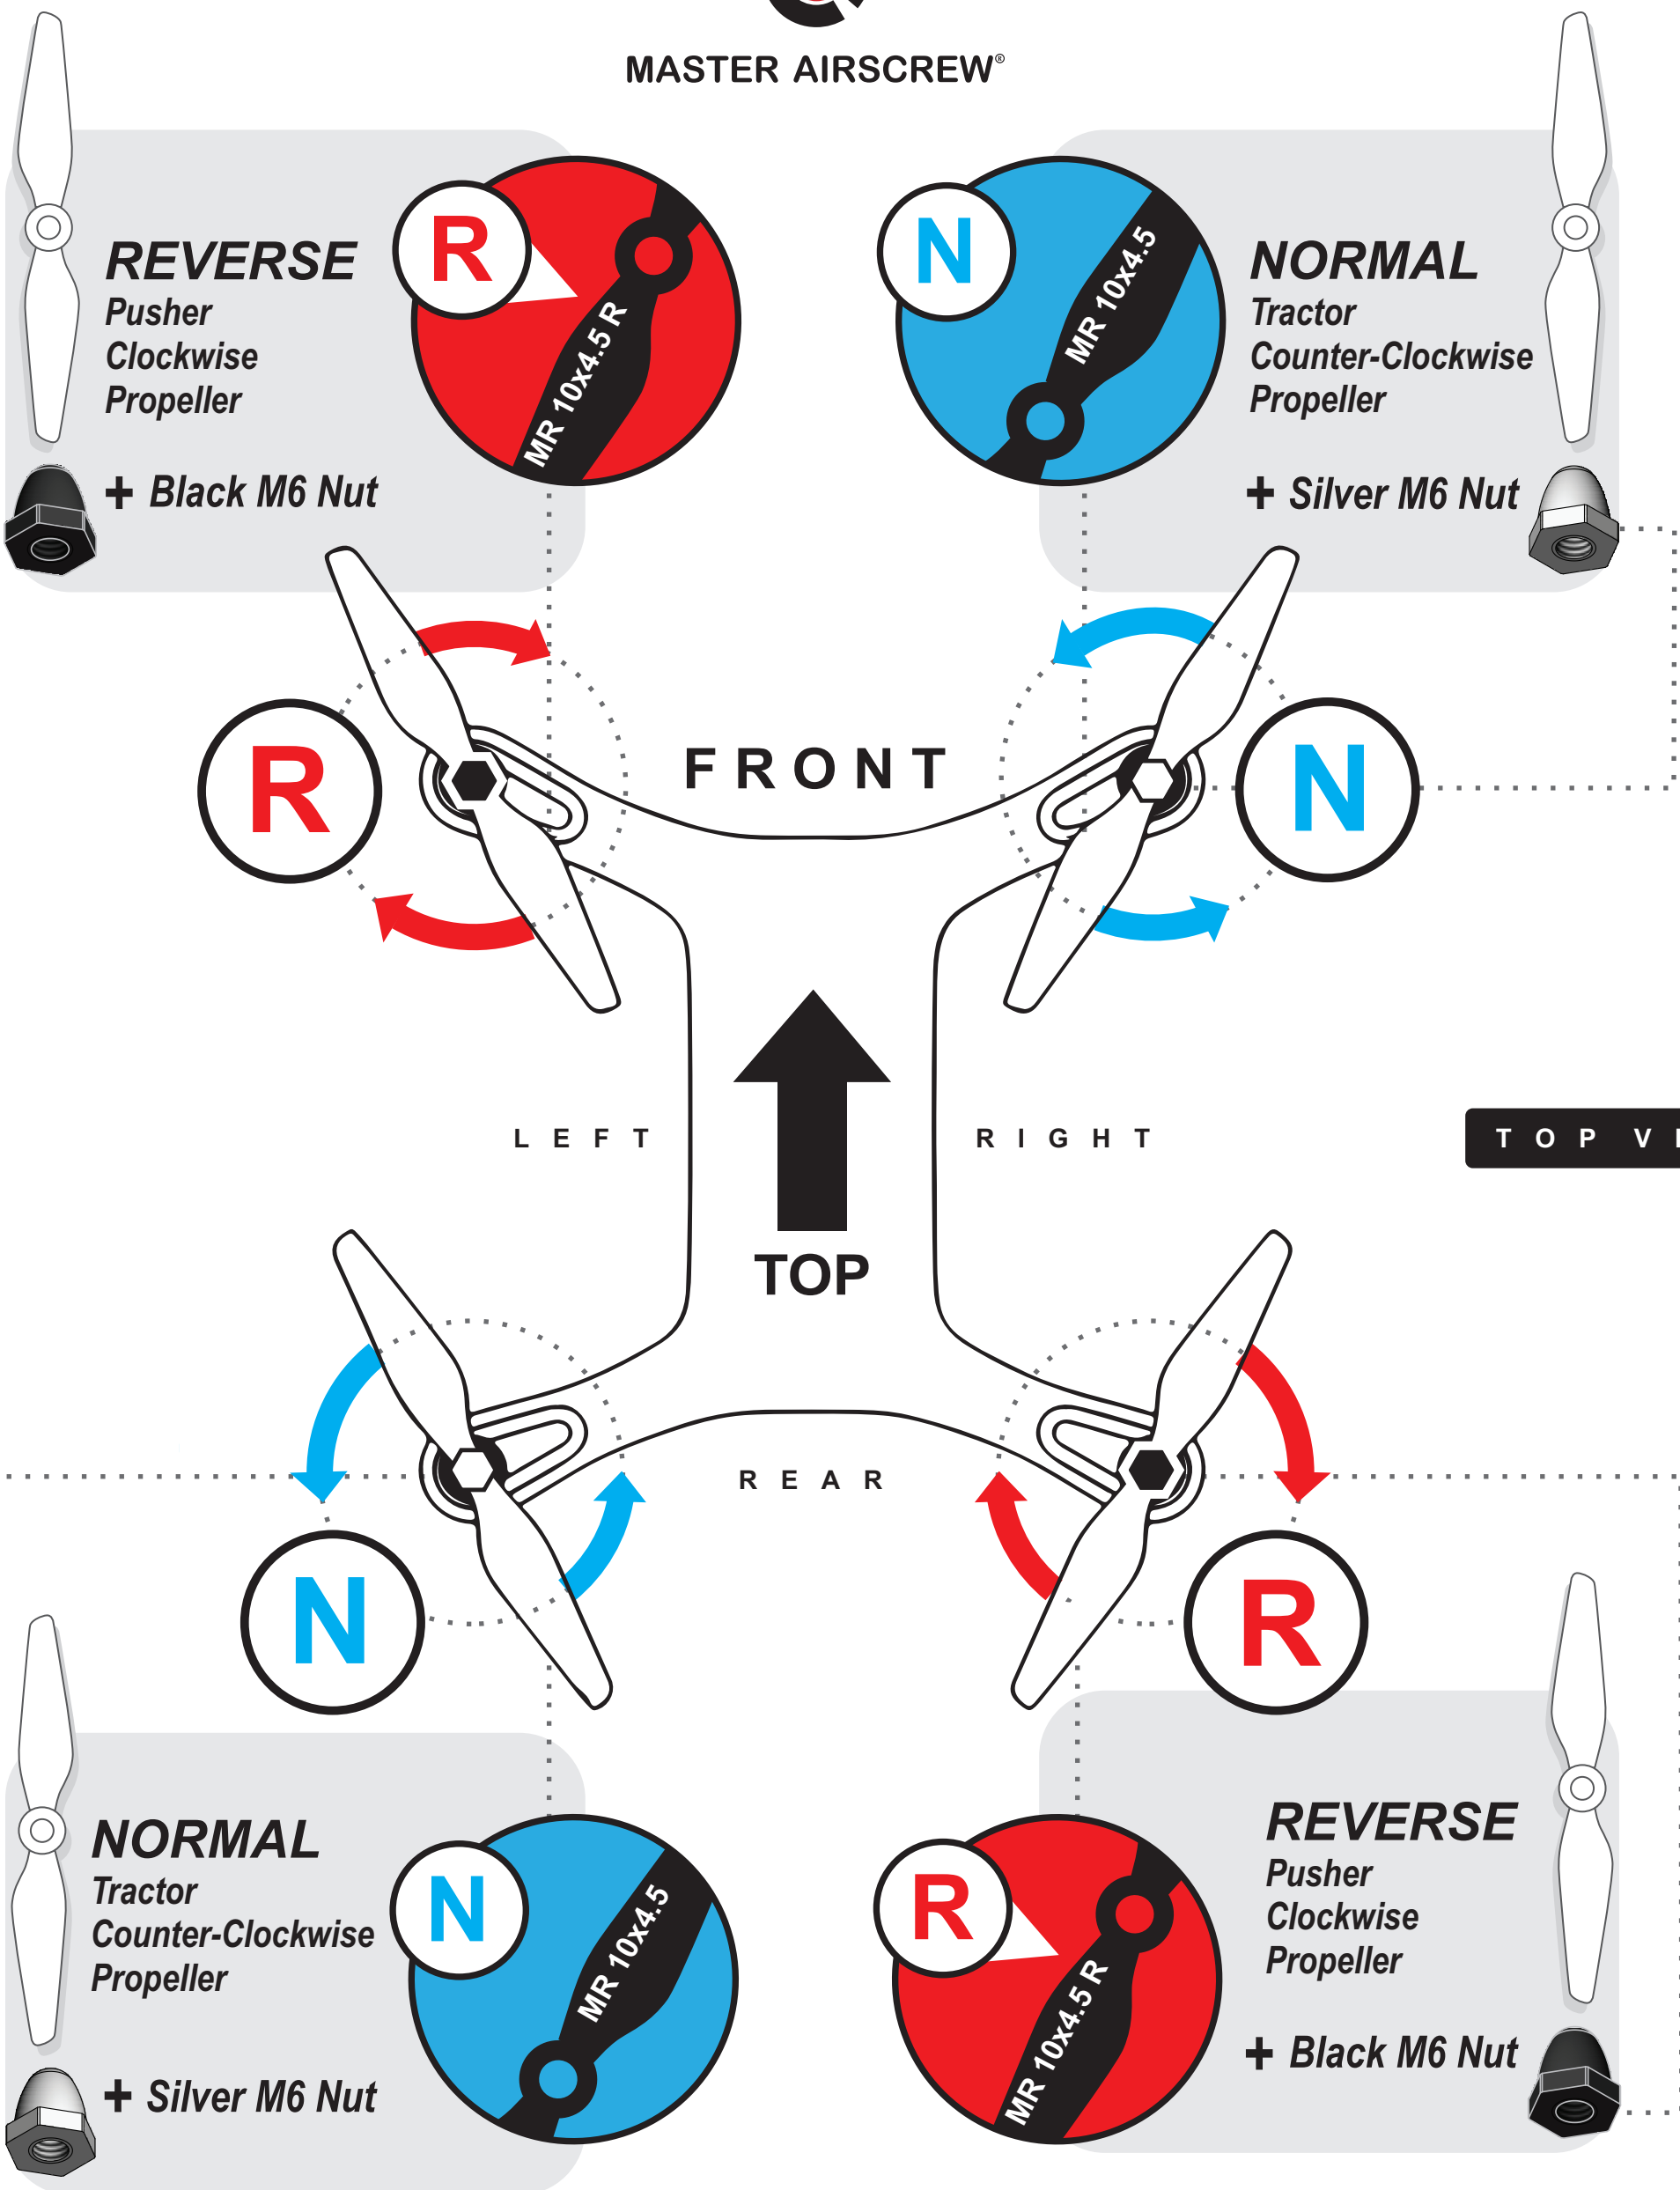

MASTER AIRSCREW®

TOP VIEW

Additional installation resources: https://www.masterairscrew.com/safety_instructions

DISCLAIMER - The above schematics is true for most Multi-Rotors, including 3DRobotics, DJI, Xiro, Walkera and Autel drones as well as many others. Please check the direction of rotation pattern of the stock props before switching to Master Airscrew. Failing to do so may result in injury or property damage.