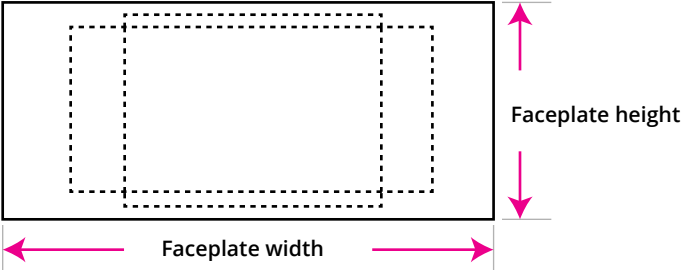

diyAudio Store Chassis Dimension Guide for Hi-Fi 2000 Chassis

FRONT

BACK

SIDE

TOP