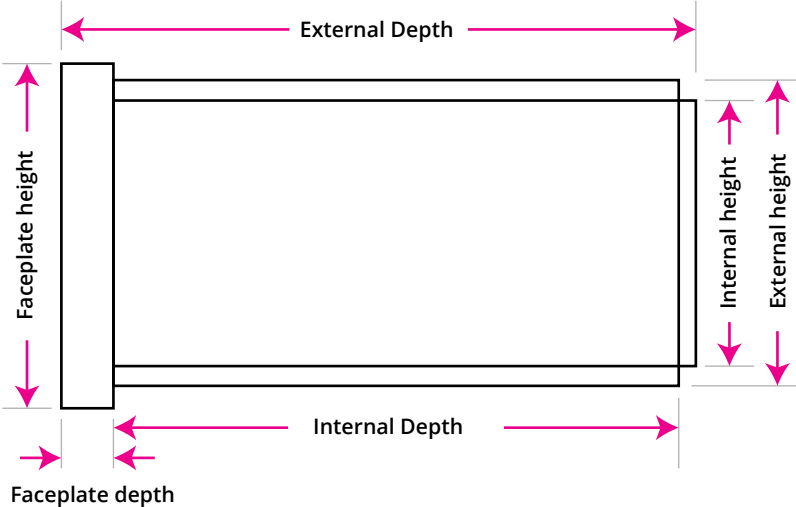

diyAudio Store Chassis Dimension Guide for Hi-Fi 2000 Chassis

FRONT

BACK

SIDE

TOP