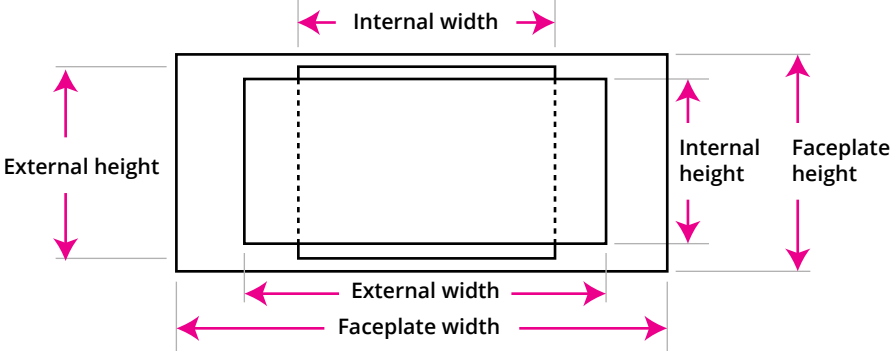

diyAudio Store Chassis Dimension Guide for Hi-Fi 2000 Chassis

FRONT

BACK

SIDE

TOP