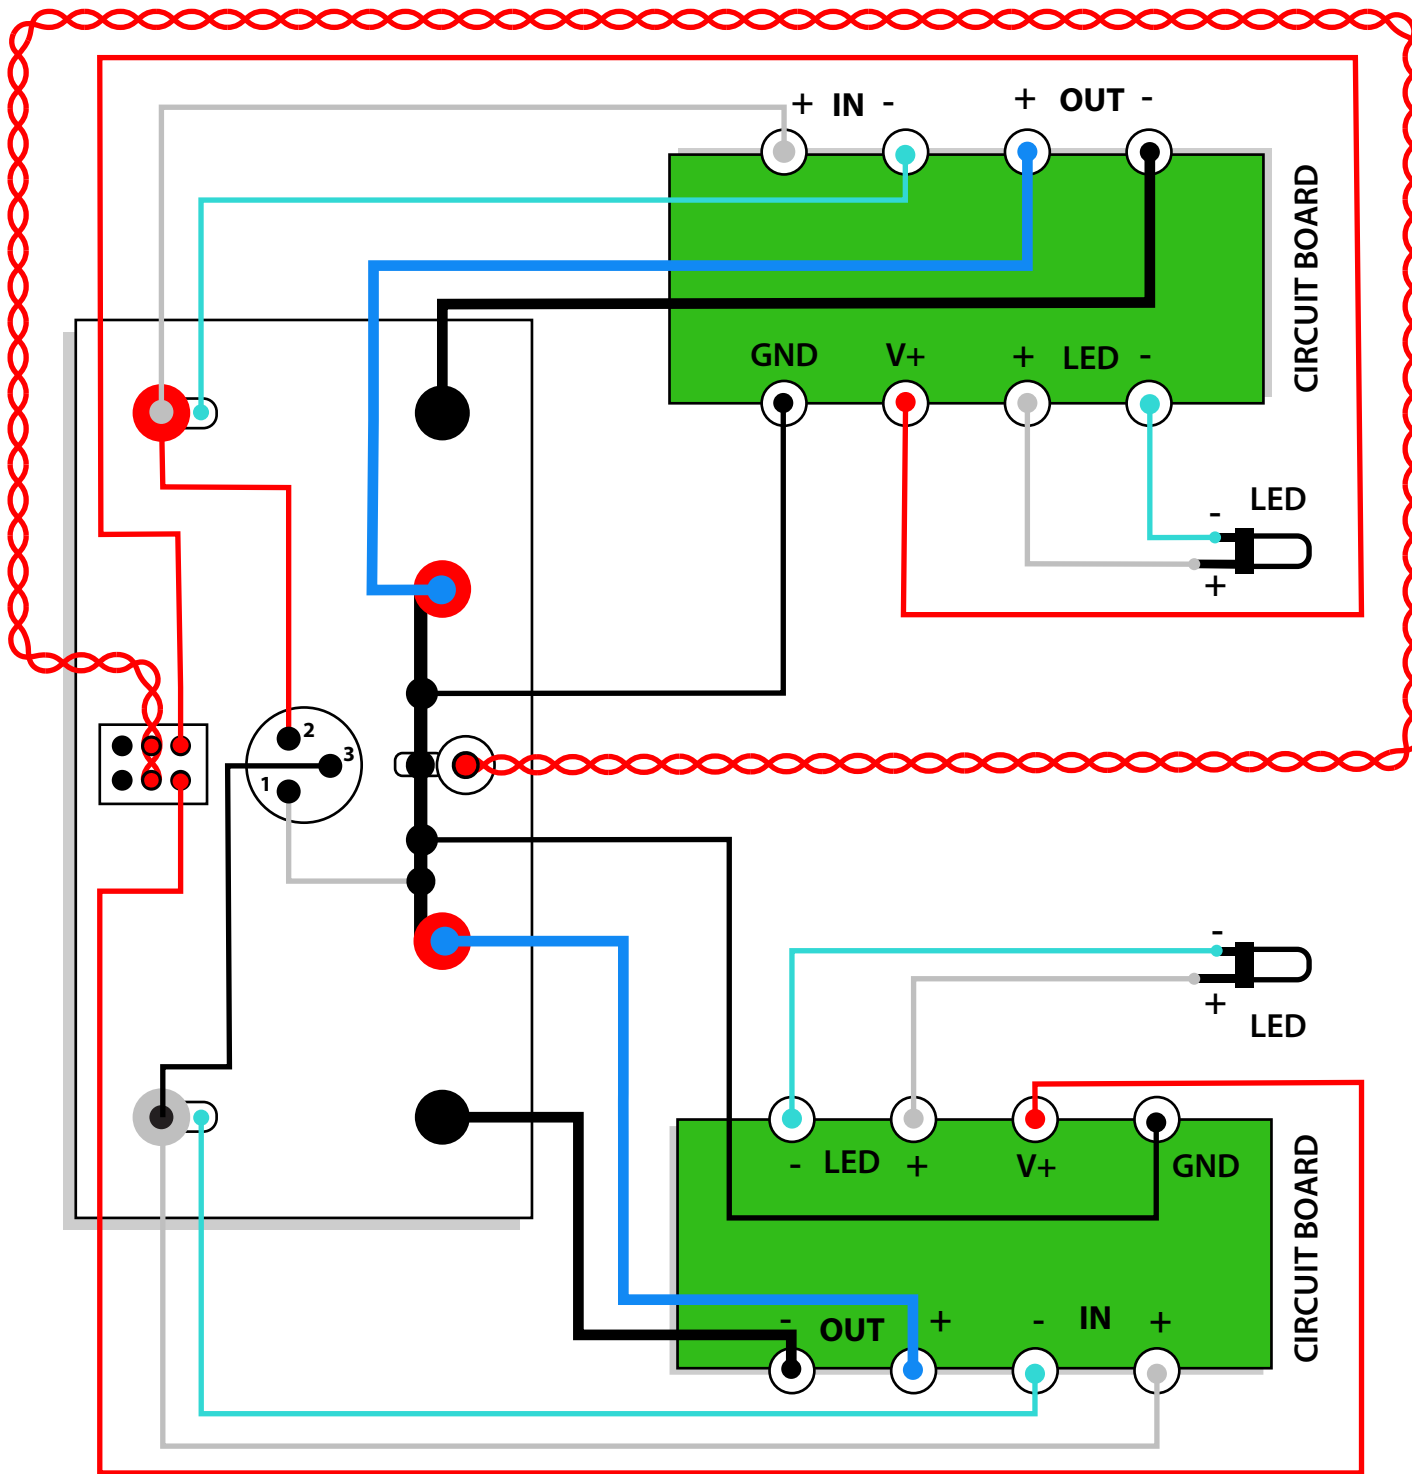

# Amp Camp Amp V1.6 Wiring Diagram

Front Switch: Power  
Rear Switch: None

# Amp Camp Amp V1.6 Wiring Diagram

Front Switch: Power  
Rear Switch: Bridge Monoblock toggle

## Amp Camp Amp V1.6 Wiring Diagram

Front Switch: None  
Rear Switch: Power

FRONT PANEL