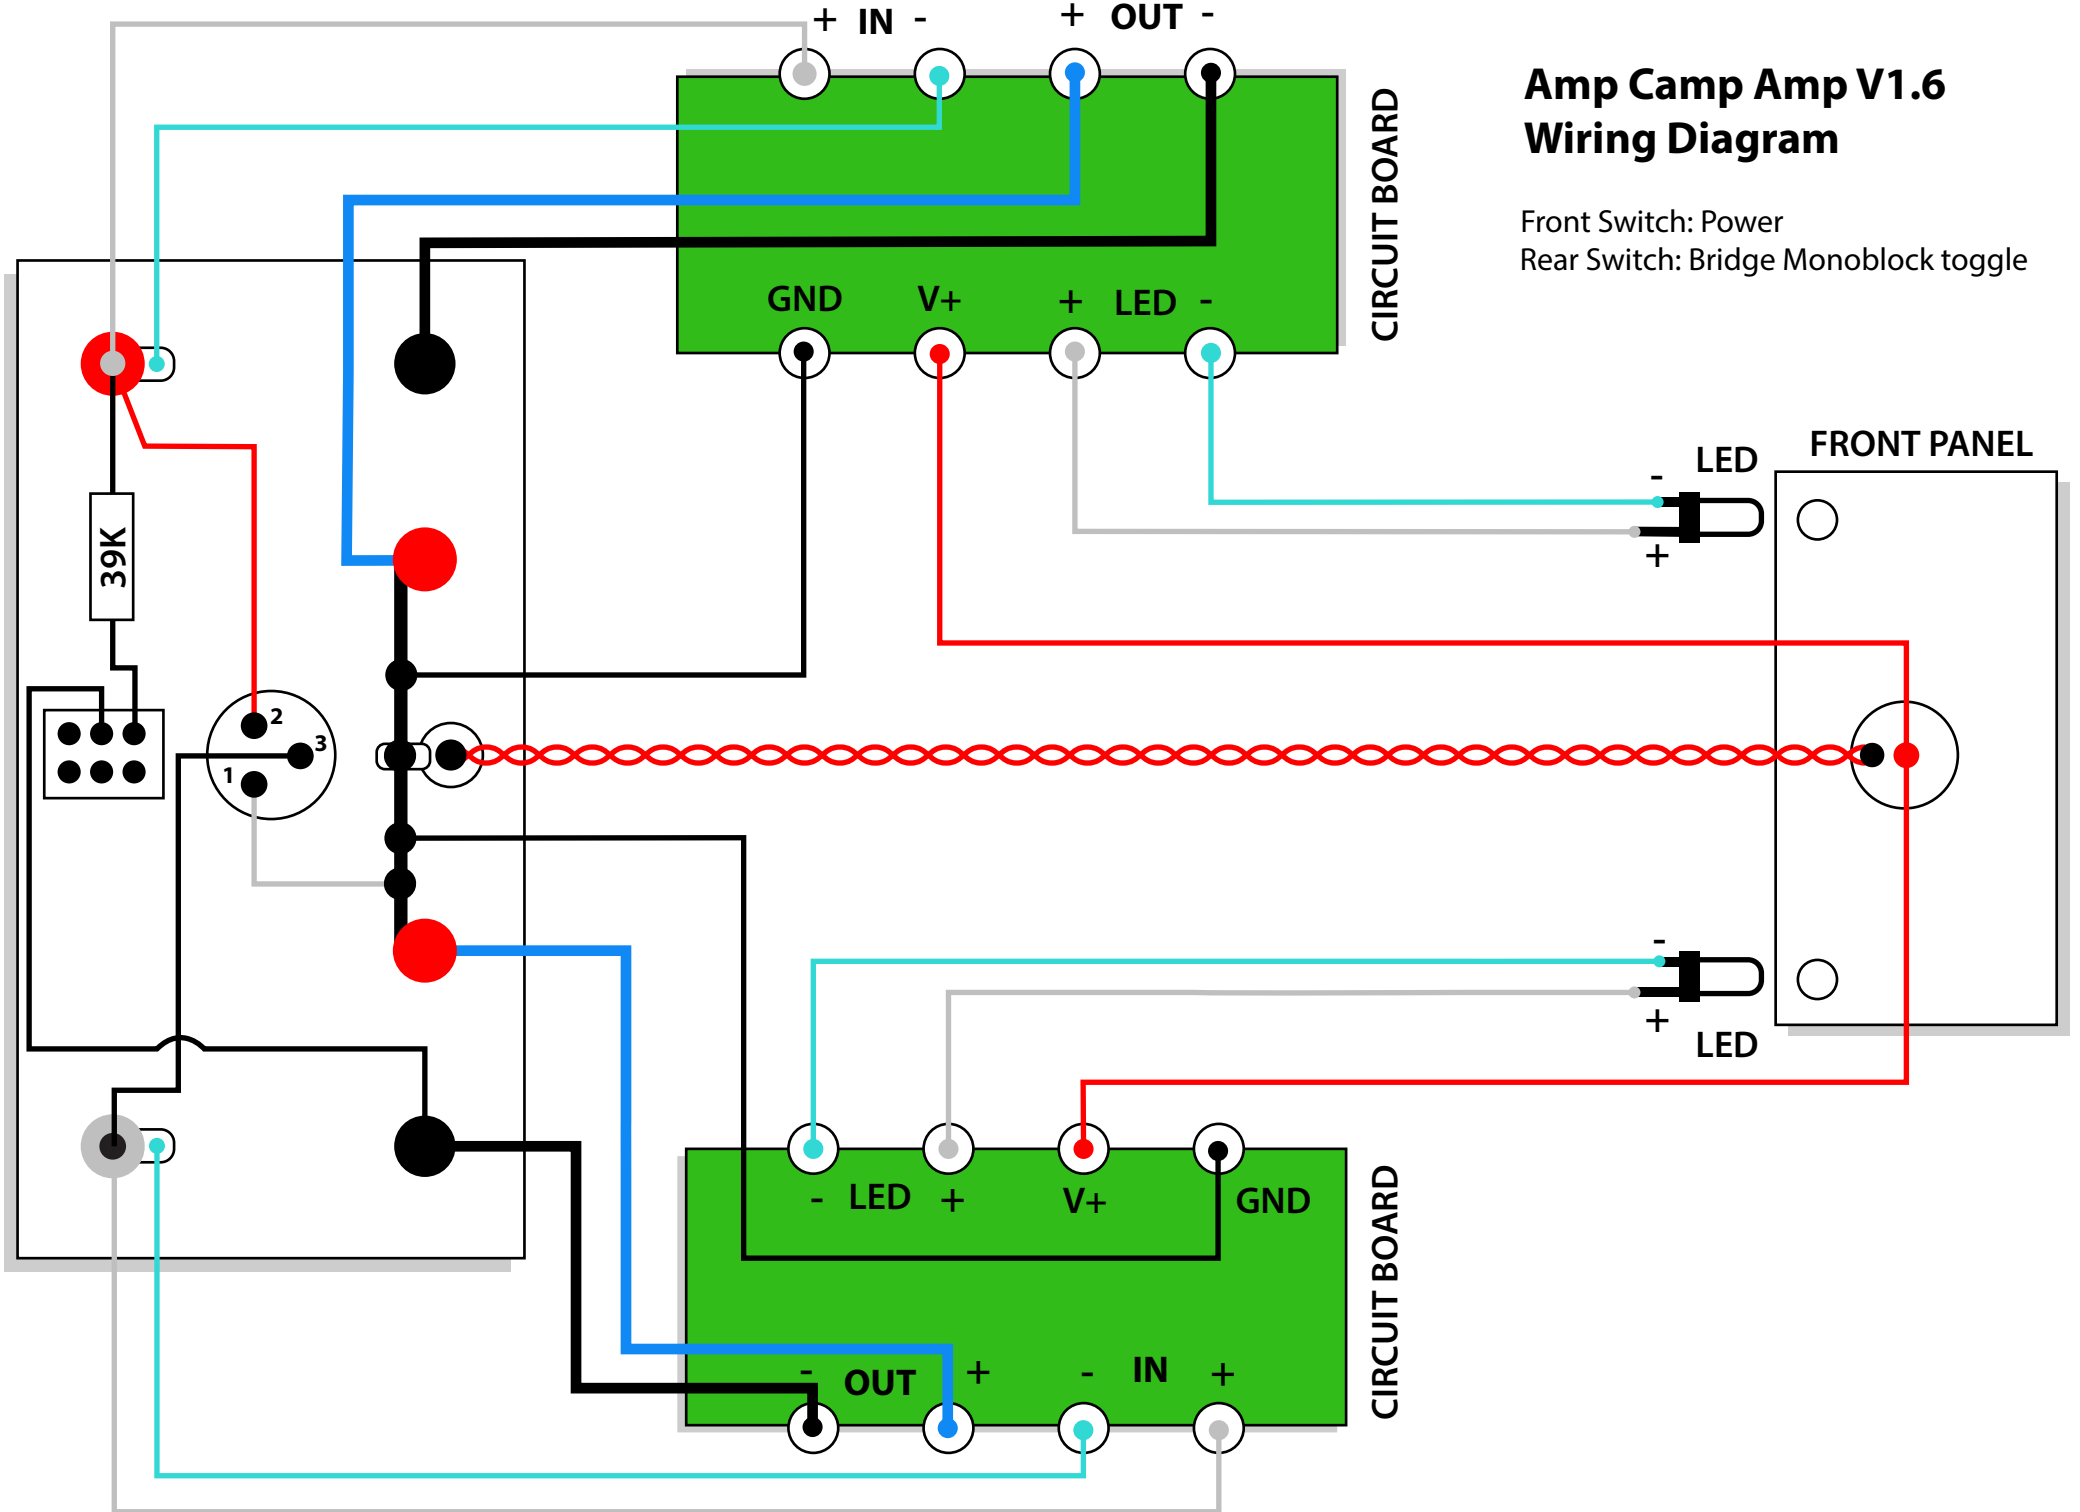

# Amp Camp Amp V1.6 Wiring Diagram

Front Switch: Power  
Rear Switch: None

# Amp Camp Amp V1.6 Wiring Diagram

Front Switch: Power  
Rear Switch: Bridge Monoblock toggle

## Amp Camp Amp V1.6 Wiring Diagram

Front Switch: None  
Rear Switch: Power

FRONT PANEL