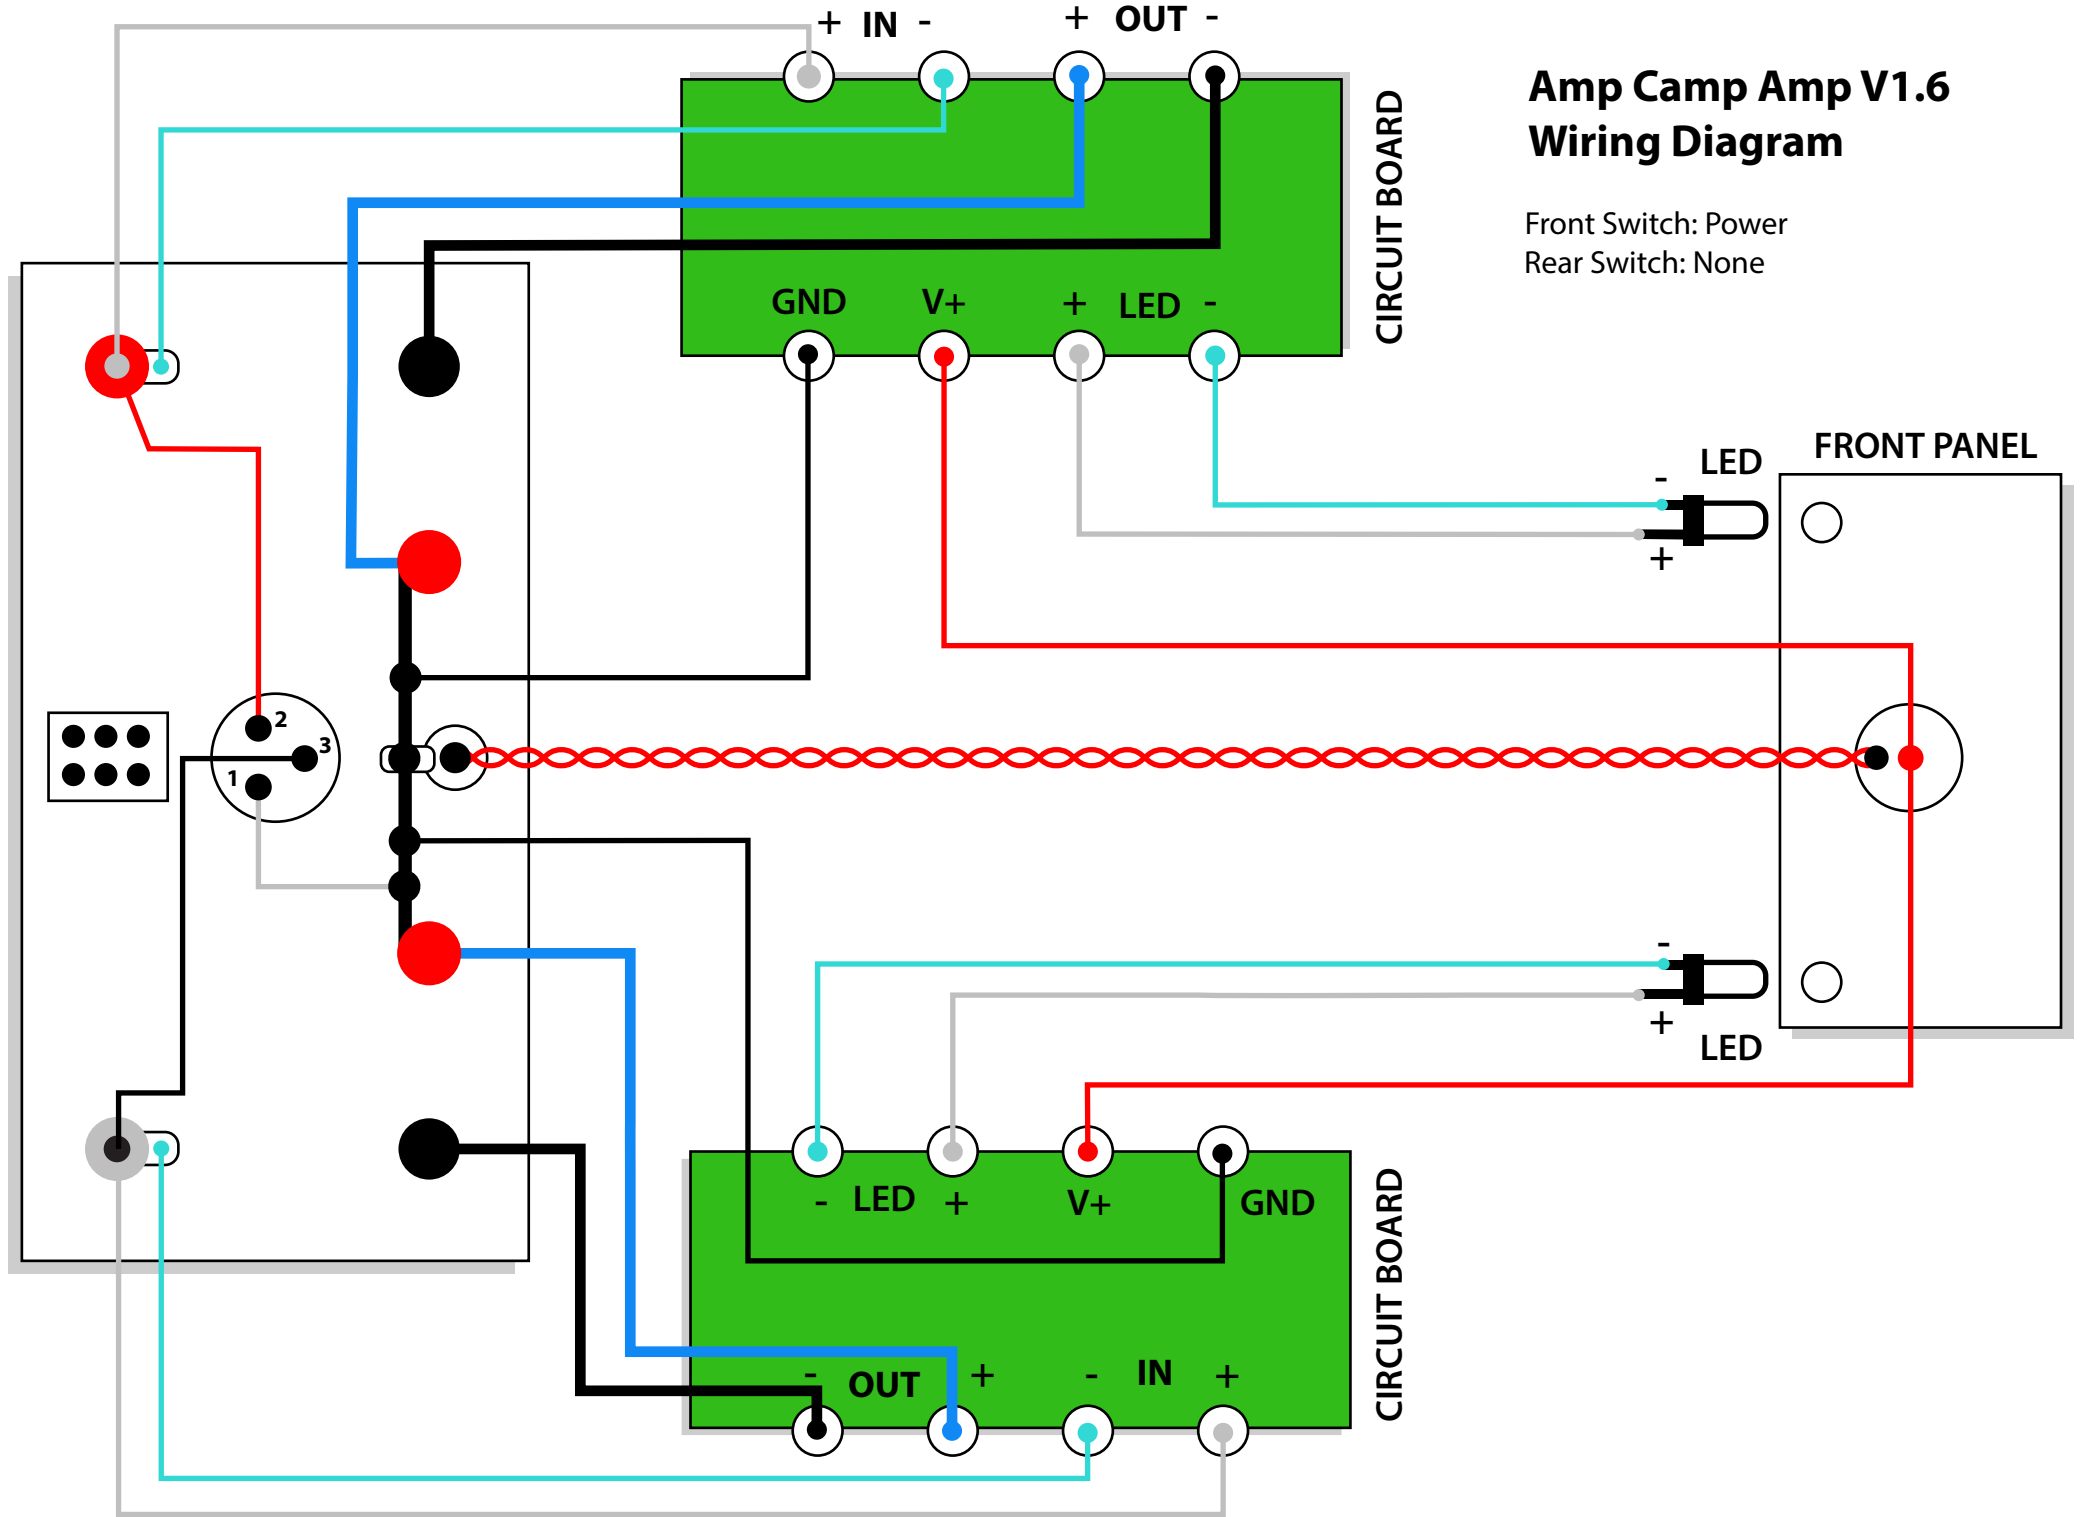

# Amp Camp Amp V1.6 Wiring Diagram

Front Switch: Power  
Rear Switch: None

# Amp Camp Amp V1.6 Wiring Diagram

Front Switch: Power  
Rear Switch: Bridge Monoblock toggle

## Amp Camp Amp V1.6 Wiring Diagram

Front Switch: None  
Rear Switch: Power

FRONT PANEL