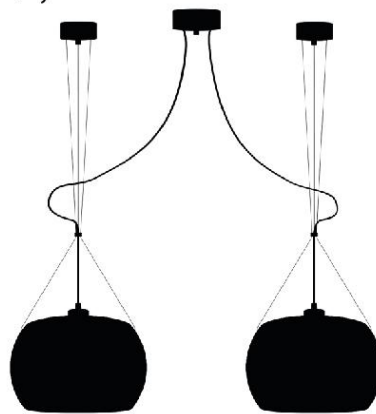

A⁺⁺

A⁺

A

B

C

D

~~E~~

LED

874/2012

SOTTO LUCE[®]
e l e m e n t a r y

MOMO Elementary 2/S

This luminaire is compatible with bulbs of the energy classes:

874/2012

SOTTO LUCE[®]
e l e m e n t a r y

MOMO Elementary 2/S

In deze armatuur passen
lampen van energieklassen: