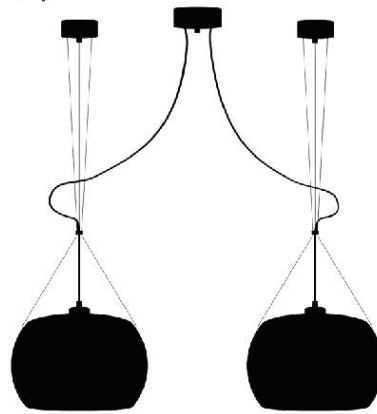

874/2012

SOTTO LUCE[®]
e l e m e n t a r y

MOMO Elementary 2/S

This luminaire is compatible with bulbs of the energy classes:

874/2012

SOTTO LUCE[®]
e l e m e n t a r y

MOMO Elementary 2/S

In deze armatuur passen
lampen van energieklassen: