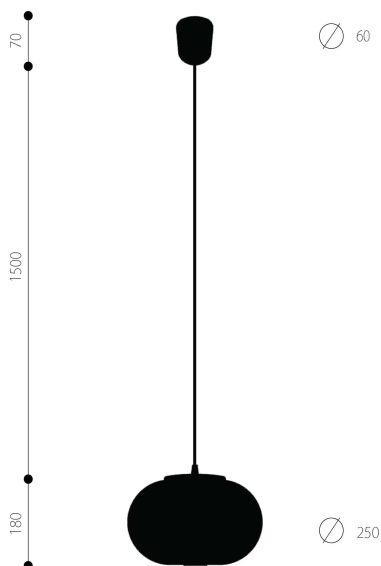

DOSEI I/S

elementary

DOSEI SUSPENSION

E 27 MAX. 24 W

RECOMMENDED LIGHT SOURCES

for more information see the "recommended light sources" pdf file
for more information about energy labels for light sources go to the "energy labels" pdf file

TYPE OF FITTING

DOSEI I/S Elementary

AVAILABLE FINISH OPTIONS

HARDWARE FINISH

MATTE

black

white

METAL LEAVES

copper leaves

gold leaves

silver leaves

POWER CORD

black

red

white

white & black

SHADE FINISH

GLOSSY / BLACK OR WHITE

opal glossy / white

opal glossy / black

GLOSSY / METAL LEAVES

opal glossy / silver leaves

opal glossy / gold leaves

opal glossy / copper leaves

MATTE / BLACK OR WHITE

opal matte / white

opal matte / black

MATTE / METAL LEAVES

opal matte / silver leaves

opal matte / gold leaves

opal matte / copper leaves

NOTE:

1. Manufacturer reserves the right to discontinue, or change at any time, specifications or designs without our incurring any obligation or liability.

2. All accessories available upon request.

product compliant with EU legislation

double insulated (class II) appliance

WEEE registered producer

dimmable light fitting (if used with an adequate light source)

pendant light fitting

product protected against the intrusion of moisture and solid bodies

product compatible with energy-efficient compact fluorescent (CFL) light sources

product compatible with energy-efficient LED light sources

SOTTO LUCE®
elementary