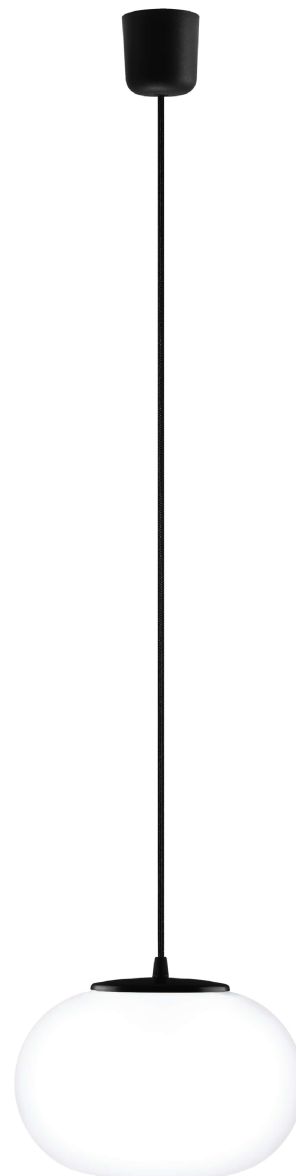

DOSEI I/S

elementary

DOSEI SUSPENSION

E 27 MAX. 24 W

RECOMMENDED LIGHT SOURCES

for more information see the "recommended light sources" pdf file
for more information about energy labels for light sources go to the "energy labels" pdf file

TYPE OF FITTING

DOSEI I/S Elementary

AVAILABLE FINISH OPTIONS

HARDWARE FINISH

MATTE

black

white

METAL LEAVES

copper leaves

gold leaves

silver leaves

POWER CORD

black

red

white

white & black

SHADE FINISH

GLOSSY / BLACK OR WHITE

opal glossy / white

opal glossy / black

GLOSSY / METAL LEAVES

opal glossy / silver leaves

opal glossy / gold leaves

opal glossy / copper leaves

MATTE / BLACK OR WHITE

opal matte / white

opal matte / black

MATTE / METAL LEAVES

opal matte / silver leaves

opal matte / gold leaves

opal matte / copper leaves

NOTE:

1. Manufacturer reserves the right to discontinue, or change at any time, specifications or designs without our incurring any obligation or liability.

2. All accessories available upon request.

product compliant with EU legislation

double insulated (class II) appliance

WEEE registered producer

dimmable light fitting (if used with an adequate light source)

pendant light fitting

product protected against the intrusion of moisture and solid bodies

product compatible with energy-efficient compact fluorescent (CFL) light sources

product compatible with energy-efficient LED light sources

SOTTO LUCE®
elementary