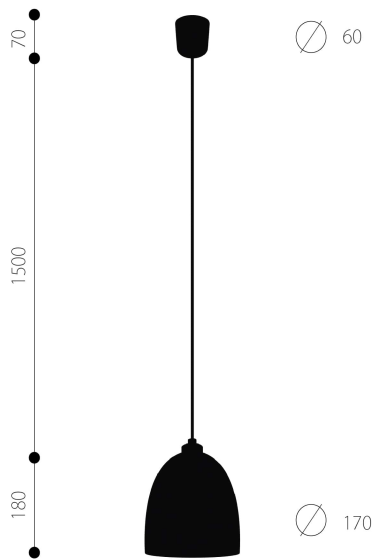

AWA I/S

elementary

AWA SUSPENSION

E 14 MAX. 12 W

RECOMMENDED LIGHT SOURCES

for more information see the "recommended light sources" pdf file
for more information about energy labels for light sources go to the "energy labels" pdf file

TYPE OF FITTING

AWA I/S Elementary

AVAILABLE FINISH OPTIONS

HARDWARE FINISH

METAL LEAVES

POWER CORD

SHADE FINISH

GLOSSY / METAL LEAVES