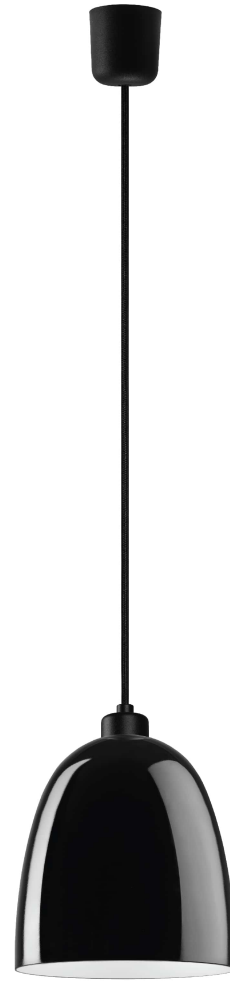

AWA I/S

elementary

AWA SUSPENSION

E 14 MAX. 12 W

RECOMMENDED LIGHT SOURCES

for more information see the "recommended light sources" pdf file
for more information about energy labels for light sources go to the "energy labels" pdf file

TYPE OF FITTING

AWA I/S Elementary

AVAILABLE FINISH OPTIONS

HARDWARE FINISH

METAL LEAVES

POWER CORD

SHADE FINISH

GLOSSY / METAL LEAVES

METAL LEAVES / OPAL

MATTE

MATTE / METAL LEAVES

NOTE:
1. Manufacturer reserves the right to discontinue, or change at any time, specifications or designs without our incurring any obligation or liability.
2. All accessories available upon request.